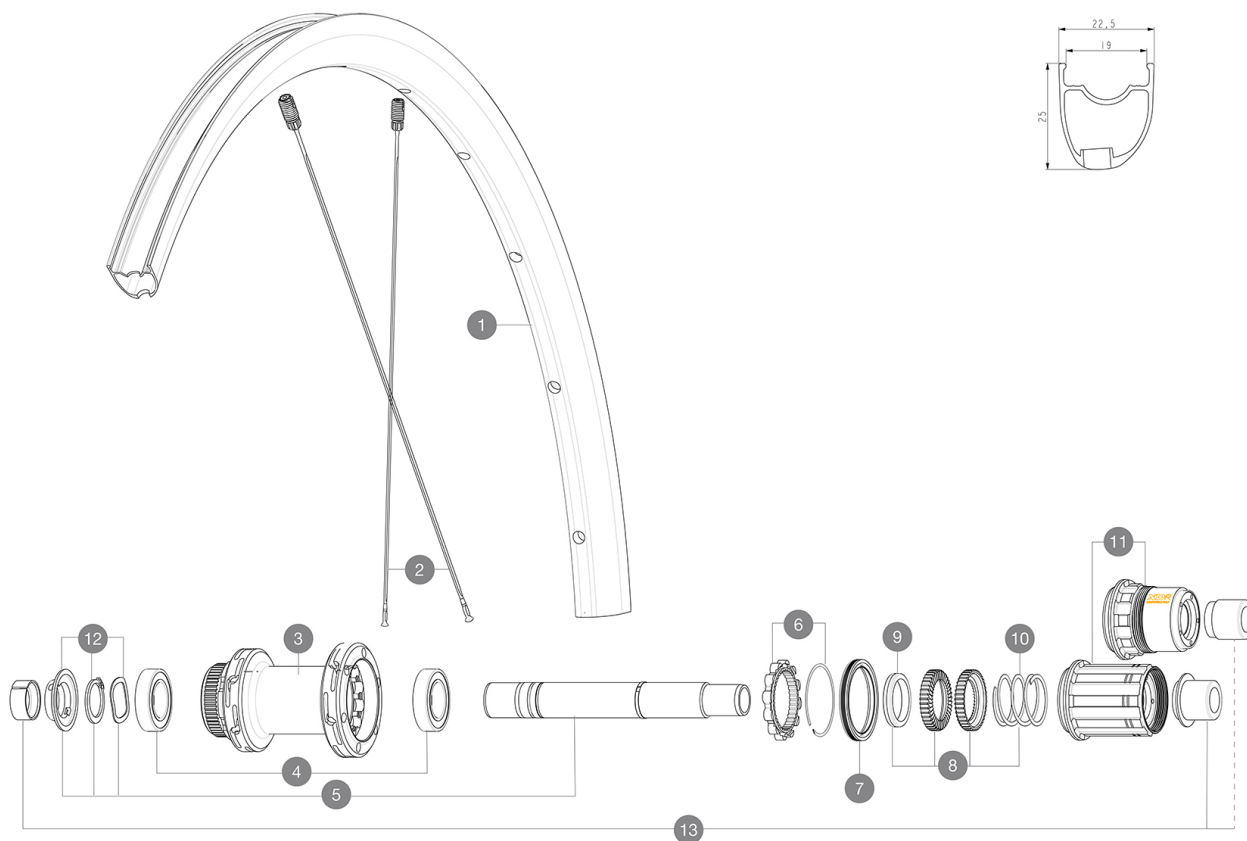

ASTM CATEGORY 2 : road and offroad with jumps less than 15cm
 Maximum tyre pressure: 4.4bar/64PSI with a 28mm tyre - 2.6bar/38PSI with a 64mm tyre
 Maximum tyre pressure: 6.75bar/97PSI with a 23mm tyre - 3.8bar/55PSI with a 62mm tyre
 For a longer longevity of the wheel, Mavic recommends that the total weight supported by the wheels doesn't exceed 120kg, bike included
 Recommended tyre sizes: 25 to 32 mm
 Max. Pressure: see indication on wheel and tyre. If they differ, use the lowest of the 2
 Maximum tyre size: width 62mm - pressure max. 3.8Bar/55PSI

REFERENCES WHEELS

R36761 KSYRIUM S CL 700 12x142 M11 R39021 KSYRIUM S CL 700 12x142 XDR

RIMS

&NBSP::

1 V4093313 Kit Rear rim Ksyrium S Disc

SPOKES

2 V4163501 Kit 12 Front/Rear Ksyrium S Disc butted spoke 294mm M7/7

HUB SHELLS

3	N/A	HUB BODY
4	M40076	HUB BEARINGS 17x30x7 6903 x 2
5	V2373401	KIT ID360 135/142 DCL L1 AXLE WITH CLIP
6	V2252701	KIT ID360 INSERT SHAPED EAR LOBE > 2017
7	V00063631	Kit ID360 seal version 2 (larger)
8	V2251701	KIT ID360 2 RATCHETS + SPRING + GREASE
9	V2500501	KIT ID360 3 PADS NOISE REDUCING
10	V2251801	KIT 3 ID360 ROAD SPRINGS
11	V2580101	FREEHUB BODY XD Road ID360
11	V3430101	HG11 Freewheel Body ID360
12	V2373001	KIT ADJUST. SYSTEM QRM AUTO ID360 for 17x30x7 bearing