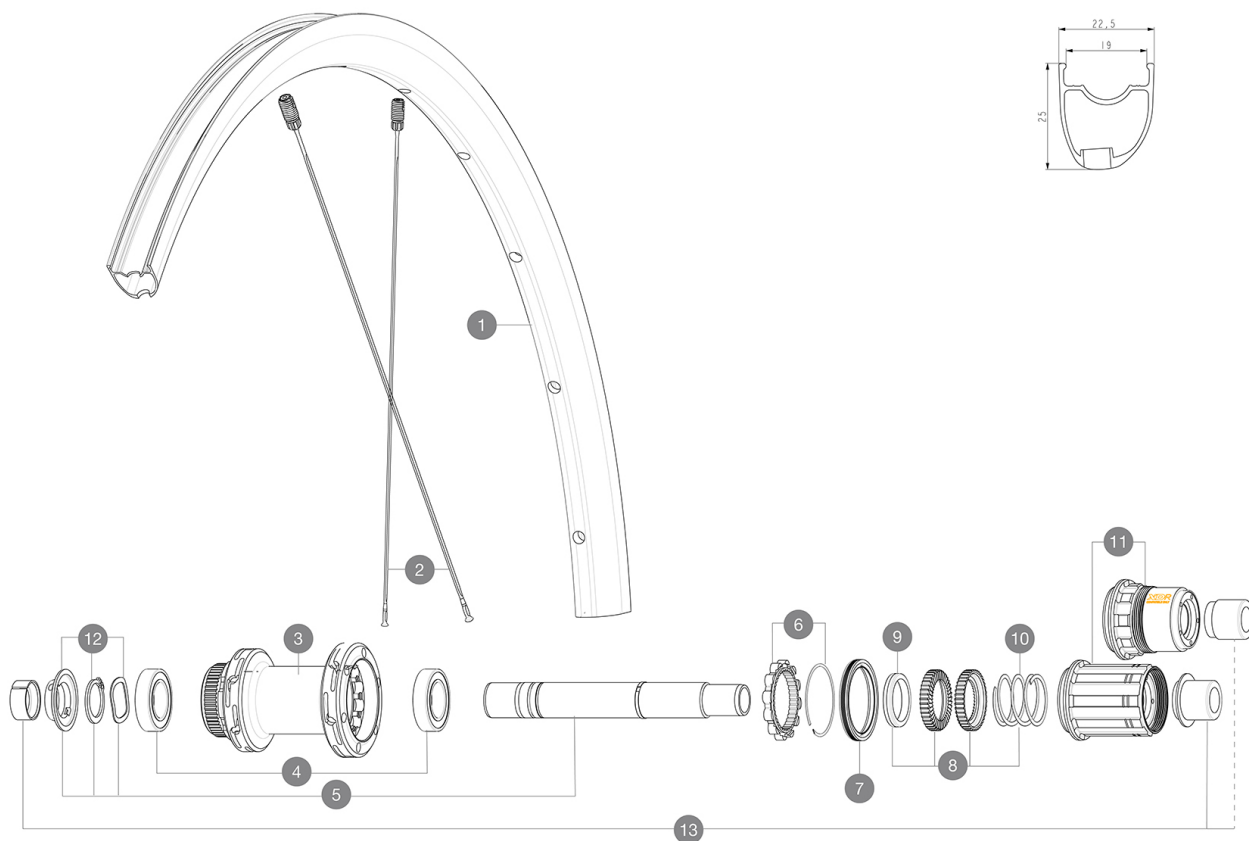

ASTM CATEGORY 2 : road and offroad with jumps less than 15cm
 Misura minima del pneumatico: larghezza 23 mm - pressione massima 6,75 Bar/97 PSI
 For a longer longevity of the wheel, Mavic recommends that the total weight supported by the wheels doesn't exceed 120kg, bike included
 Recommended tyre sizes: 25 to 32 mm
 Max. Pressure: see indication on wheel and tyre. If they differ, use the lowest of the 2
 Maximum tyre pressure: 6.75bar/97PSI with a 23mm tyre - 3.8bar/55PSI with a 62mm tyre
 Misura massima del pneumatico: larghezza 62 mm - pressione massima 3,8 Bar/55 PSI

REFERENZE RUOTE

R36761 KSYRIUM S CL 700 12x142 M11 R39021 KSYRIUM S CL 700 12x142 XDR

RIMS

&NBSP::

1 V4093313 Kit Rear rim Ksyrium S Disc

SPOKES

2 V4163501 Kit 12 Front/Rear Ksyrium S Disc butted spoke 294mm M7/7

HUB SHELLS

3	N/A	CORPO MOZZO
4	M40076	HUB BEARINGS 17x30x7 6903 x 2
5	V2373401	KIT ID360 135/142 DCL L1 AXLE WITH CLIP
6	V2252701	KIT ID360 INSERT SHAPED EAR LOBE > 2017
7	V00063631	Kit ID360 seal version 2 (larger)
8	V2251701	ID360 2 RATCHETS + SPRING + GREASE
9	V2500501	Kit 3 ID360 pad for noise reduction
10	V2251801	KIT 3 ID360 ROAD SPRINGS
11	V3430101	HG11 Freewheel Body ID360
11	V2580101	FREEHUB BODY XD Road ID360
12	V2373001	KIT ADJUST. SYSTEM QRM AUTO ID360 for 17x30x7 bearing

ADAPTERS

13	V2510701	ID360 EVO REAR AXLE ADAPTERS 12x142mm DCL & D6T
	V2510801	ID360 EVO REAR AXLE ADAPTERS 9x135mm DCL & D6T
	V2510901	ID360 EVO REAR AXLE ADAPTERS 12x135mm DCL & D6T

MAVIC KSYRIUM S DISC