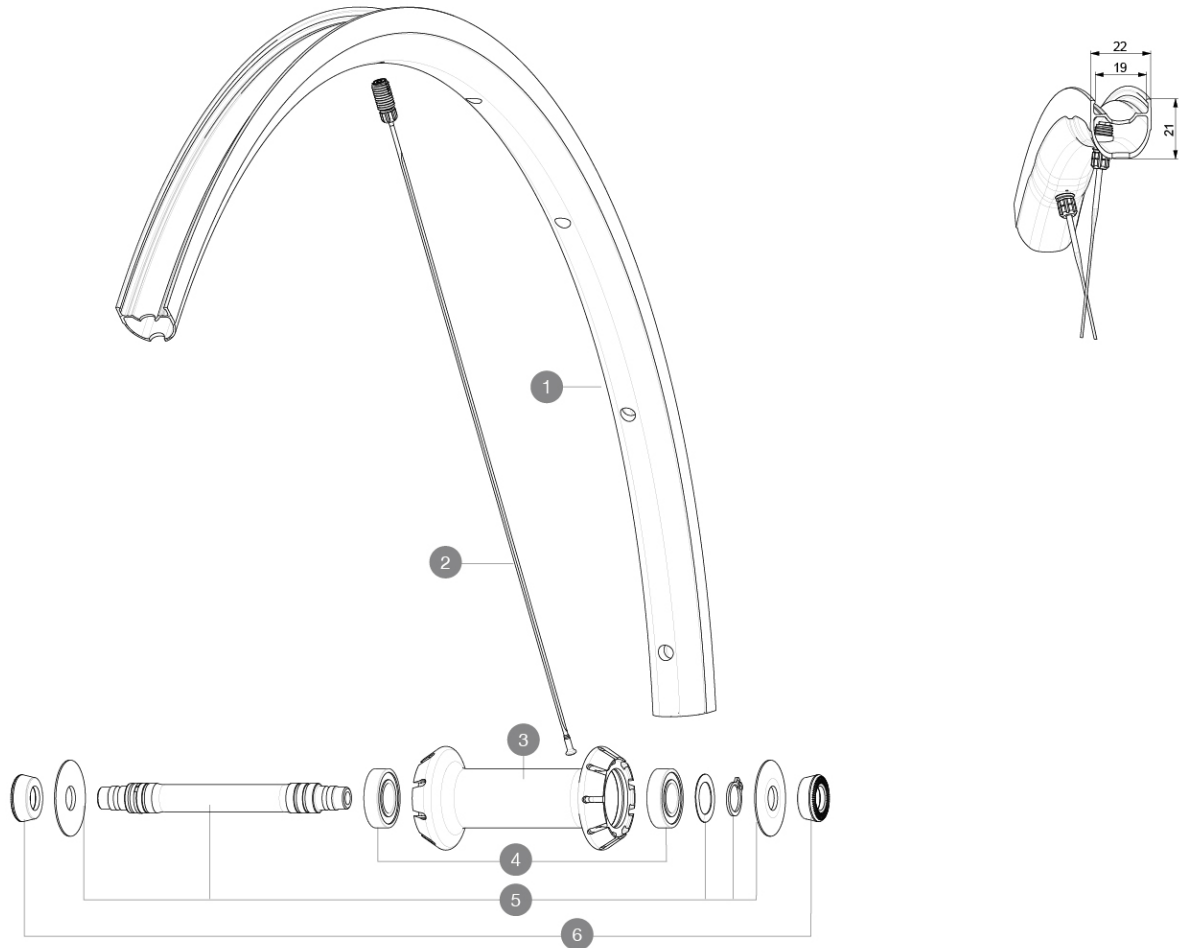

For a longer longevity of the wheel, Mavic recommends that the total weight supported by the wheels doesn't exceed 120kg, bike included

Recommended tyre sizes: 25 to 32 mm

Max. Pressure: see indication on wheel and tyre. If they differ, use the lowest of the 2

Maximum tyre size: width 62mm - pressure max. 3.8Bar/55PSI

**REFERENCES WHEELS**

F90251 KSYRIUM SL RB 700 QR

**RIMS**

&NBSP;:

**1** V4094110 Kit Front rim Ksyrium SL RB

**SPOKES**

**2** V4164301 Kit 9 front Ksyrium SL butted aero spoke 289mm M7/7