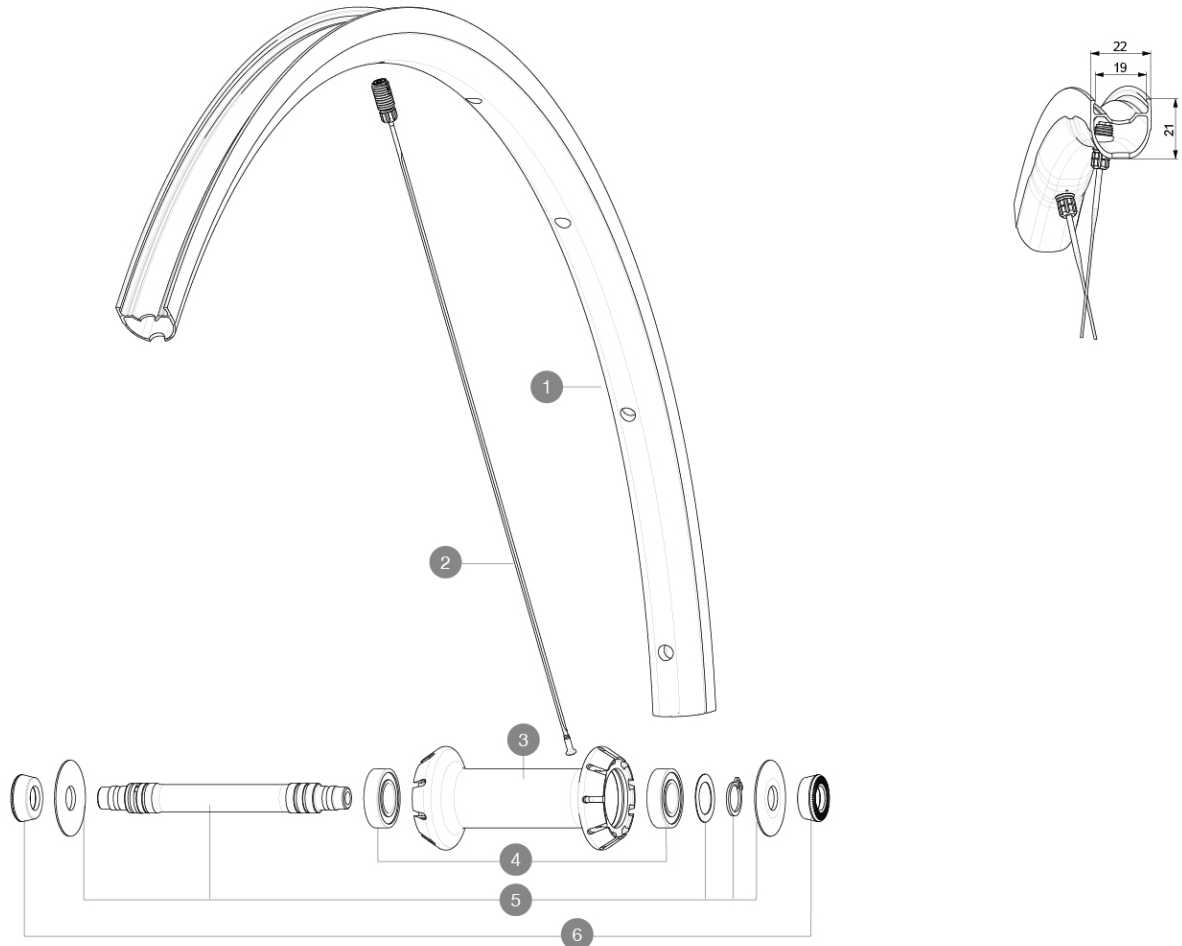

For a longer longevity of the wheel, Mavic recommends that the total weight supported by the wheels doesn't exceed 120kg, bike included

Recommended tyre sizes: 25 to 32 mm

Max. Pressure: see indication on wheel and tyre. If they differ, use the lowest of the 2

Maximum tyre size: width 62mm - pressure max. 3.8Bar/55PSI

REFERENCES WHEELS

F90251 KSYRIUM SL RB 700 QR

**RIMS**

&NBSP;:

1 V4094110 Kit Front rim Ksyrium SL RB

SPOKES

2 V4164301 Kit 9 front Ksyrium SL butted aero spoke 289mm M7/7