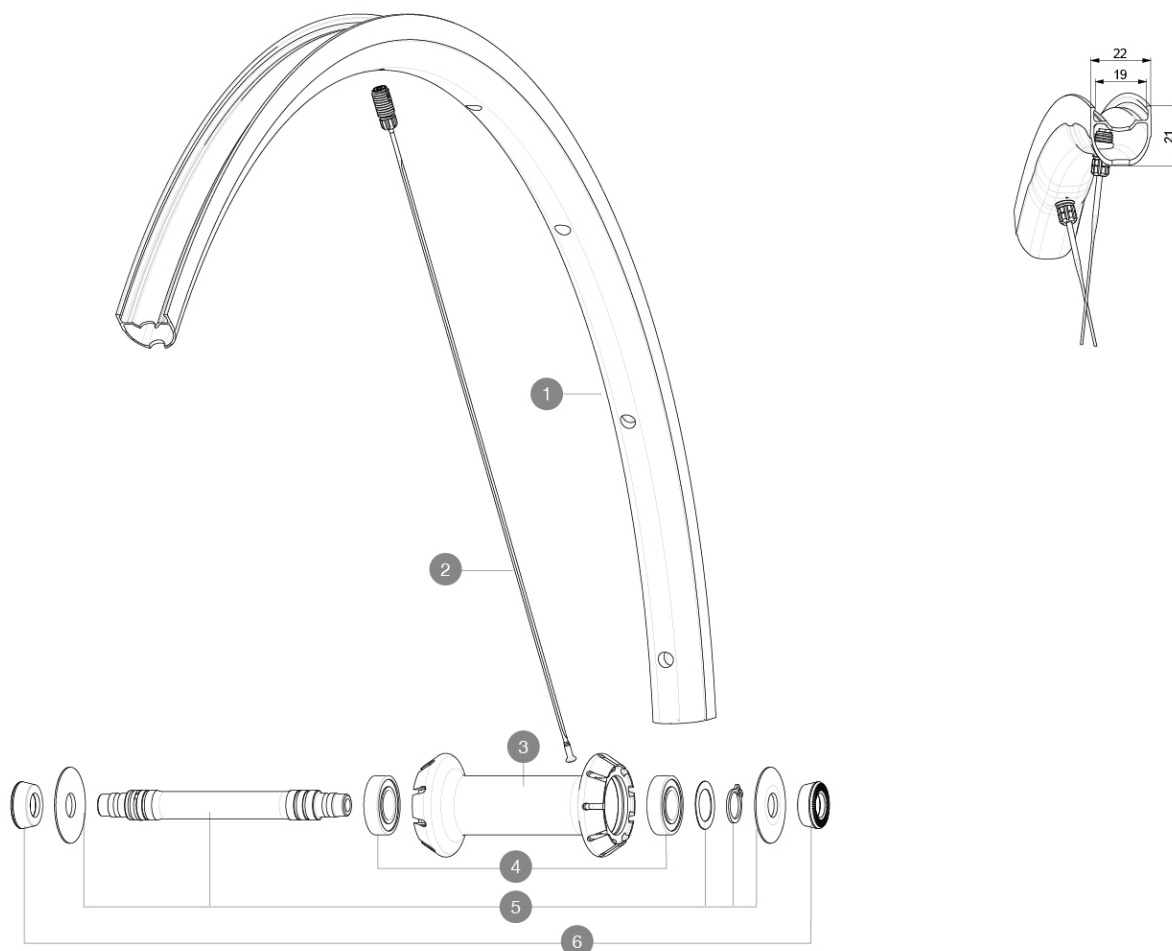

ASTM CATEGORY 2 : road and offroad with jumps less than 15cm
 Misura minima del pneumatico: larghezza 23 mm - pressione massima 6,75 Bar/97 PSI
 For a longer longevity of the wheel, Mavic recommends that the total weight supported by the wheels doesn't exceed 120kg, bike included
 Recommended tyre sizes: 25 to 32 mm
 Max. Pressure: see indication on wheel and tyre. If they differ, use the lowest of the 2
 Maximum tyre pressure: 6.75bar/97PSI with a 23mm tyre - 3.8bar/55PSI with a 62mm tyre
 Misura massima del pneumatico: larghezza 62 mm - pressione massima 3,8 Bar/55 PSI

REFERENZE RUOTE

F90251 KSYRIUM SL RB 700 QR

RIMS

&NBSP;:

1 V4094110 Kit Front rim Ksyrium SL RB

SPOKES

2 V4164301 Kit 9 front Ksyrium SL butted aero spoke 289mm M7/7

HUB SHELLS

3 N/A CORPO MOZZO
 4 M40078 KIT CUSCINETTI MOZZO ANT. 6901
 5 V2375801 Kit front axle RB for QRM auto hub + hoobster + wave washer

ADAPTERS

6 35117301 FRONT OR REAR FORK REST KIT R-SYS 2013

VENDUTO CON

User guide	
Sigillante per pneumatici Mavic (ruota posteriore) (355 466 01)	
BR301 quick releases (V24 501 01 frt, V24 502 01 rear)	
BR301 quick releases (V24 501 01 frt, V24 502 01 rear)	
BR301 quick releases (V24 501 01 frt, V24 502 01 rear)	
BR301 quick releases (V24 501 01 frt, V24 502 01 rear)	
BR301 quick releases (V24 501 01 frt, V24 502 01 rear)	
UST valve and accessories (129 838 01)	
UST valve and accessories (129 838 01)	
UST valve and accessories (129 838 01)	
UST valve and accessories (129 838 01)	
Chiave di regolazione multifunzione (fornita con le ruote posteriori) (325 423 01)	
User guide	
User guide	
User guide	
User guide	
UST valve and accessories (129 838 01)	