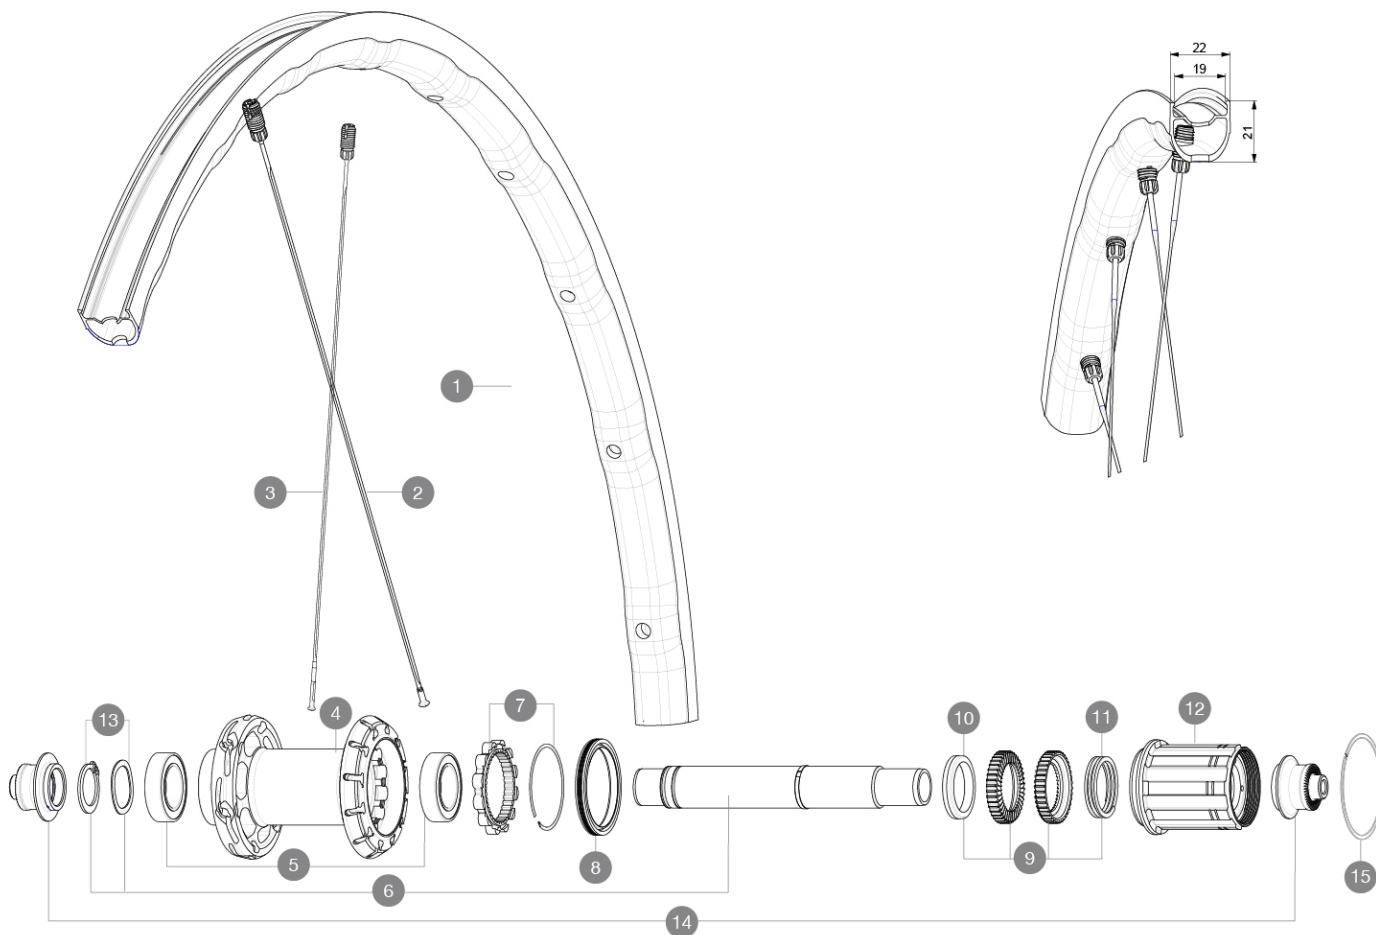

ASTM CATEGORY 2 : road and offroad with jumps less than 15cm
For a longer longevity of the wheel, Mavic recommends that the total weight supported by the wheels doesn't exceed 120kg, bike included
Misura minima del pneumatico: larghezza 23 mm - pressione massima 6,75 Bar/97 PSI
Recommended tyre sizes: 25 to 32 mm
Max. Pressure: see indication on wheel and tyre. If they differ, use the lowest of the 2
Maximum tyre pressure: 6.75bar/97PSI with a 23mm tyre - 3.8bar/55PSI with a 62mm tyre
Misura massima del pneumatico: larghezza 62 mm - pressione massima 3,8 Bar/55 PSI

REFERENZE RUOTE

R36781 KSYRIUM SL RB 700 QR M11

RIMS

&NBSP;:

1 V4094013 Kit Rear rim Ksyrium SL RB

SPOKES

2 V4164201 Kit 12 rear Ksyrium SL DS butted spoke 278mm M7/7
3 V4164101 Kit 12 rear Ksyrium SL NDS butted aero spoke 297mm M7/7

HUB SHELLS

4 N/A CORPO MOZZO
5 V2560401 KIT ID360 2 BEARINGS 17x28x7 + CIRCLIP + WAVED WASHER (QRM A)
6 V2252801 KIT ID360 UB REAR WHEEL AXLE WITH CIRCLIP/WAVE WASHER
7 V2252701 KIT ID360 INSERT SHAPED EAR LOBE > 2017
8 V00063631 Kit ID360 seal version 2 (larger)
9 V2251701 ID360 2 RATCHETS + SPRING + GREASE
10 V2500501 Kit 3 ID360 pad for noise reduction
11 V2251801 KIT 3 ID360 ROAD SPRINGS
12 V3430101 HG11 Freewheel Body ID360
13 V2560501 KIT ADJUST. SYSTEM QRM AUTO ID360 for 17x28x7 bearing

15 V2252201 KIT 2 REAR HUB RETENTION RINGS 48mm

ADAPTERS

14 V2253101 KIT REAR AXLE ADAPTOR QUICK RELEASE ID360