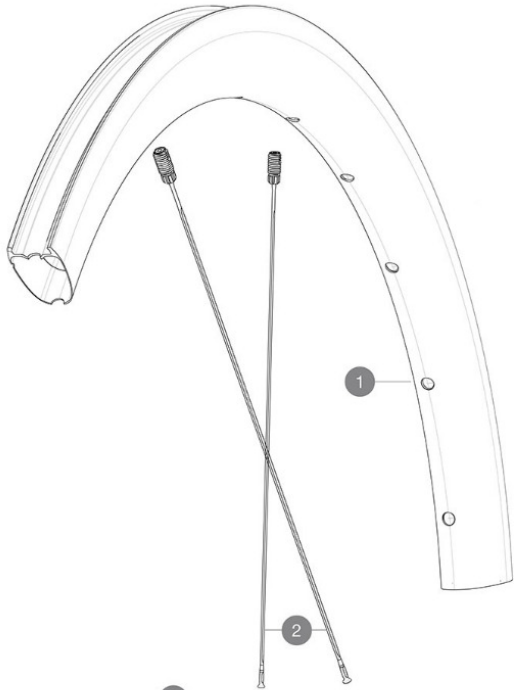

# MAVIC Cosmic SLR 45 Disc

## 参照ホイール

R36711 Cosmic SLR 45 DCL Rr R38961 Cosmic SLR 45 DCL Rr XDR

ASTM A270 2 : 15A 120A 25A 32 mm

## HUB SHELLS

3	N/A	HUB BODY
4	M40076	HUB BEARINGS 17x30x7 6903 x 2
5	V00046431	KIT AXE ID360 142LIGHT CL+CIR
6	V2252701	KIT ID360 INSERT SHAPED EAR LOBE > 2017
7	V2251601	ID360 SEAL + GREASE
8	V2251701	ID360 2 RATCHETS + SPRING + GREASE
9	V2500501	Kit 3 ID360 pad for noise reduction
10	V2251801	KIT 3 ID360 ROAD SPRINGS
11	V2580101	FREEHUB BODY XD Road ID360
11	V3430101	HG11 Freewheel Body ID360
12	V2373001	KIT ADJUST. SYSTEM QRM AUTO ID360 for 17x30x7 bearing

## OPTIONS

V2373401	KIT ID360 135/142 DCL L1 AXLE WITH CLIP
----------	---