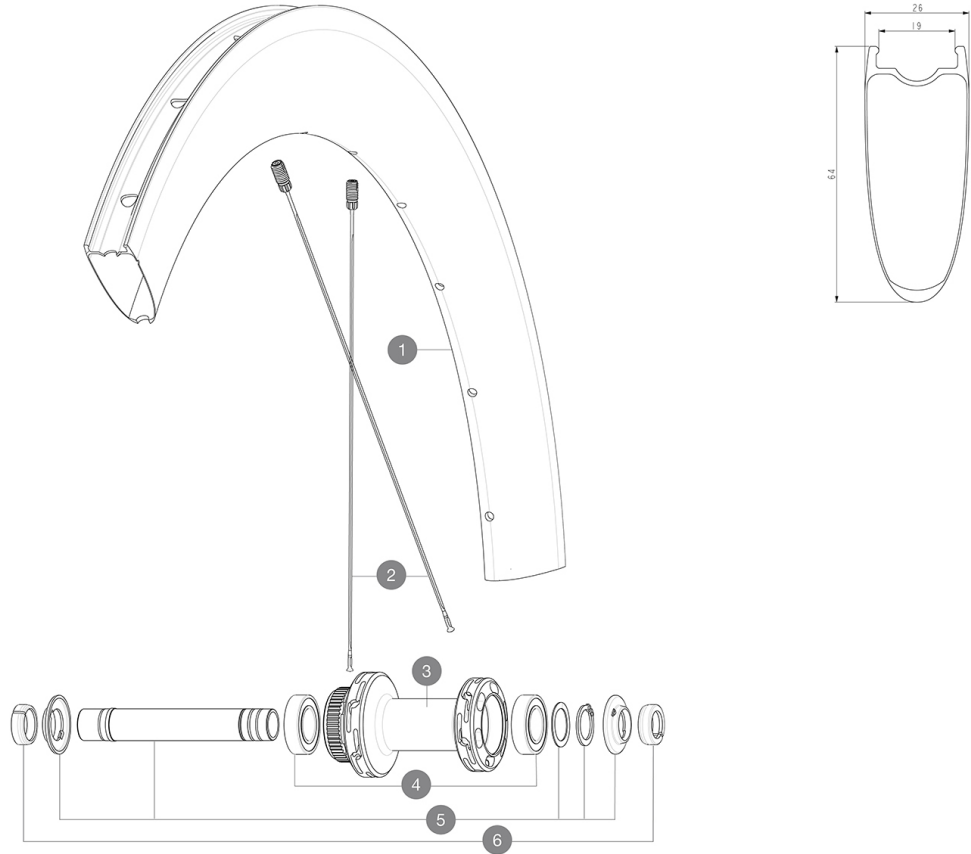

参照ホイール

F90311 COSMIC SL 65 DISC

ASTM A242 2 : 15 120 25 32 mm

RIMS

&NBSP;:

1	V4093115 V2620101	Kit Front/Rear rim Cosmic SL 65 Disc UST RIM TAPE 25mm (for 21-24mm wide rim)
---	----------------------	--

SPOKES

2	V4163301	Kit 12 Front/Rear Cosmic SL 65 Disc butted stainless spoke 2
---	----------	--

HUB SHELLS

3	N/A	HUB BODY
4	M40129	KIT 2 BEARINGS 6902 15x28x7
5	V2373301	KIT QRM AUTO FRONT AXLE 12mm > 2019

ADAPTERS

6	V2680501 V2680301	12mm Road Axle Cap QRM Auto "Kit Ft Road Adapter 12 >> 9mm"
---	----------------------	--