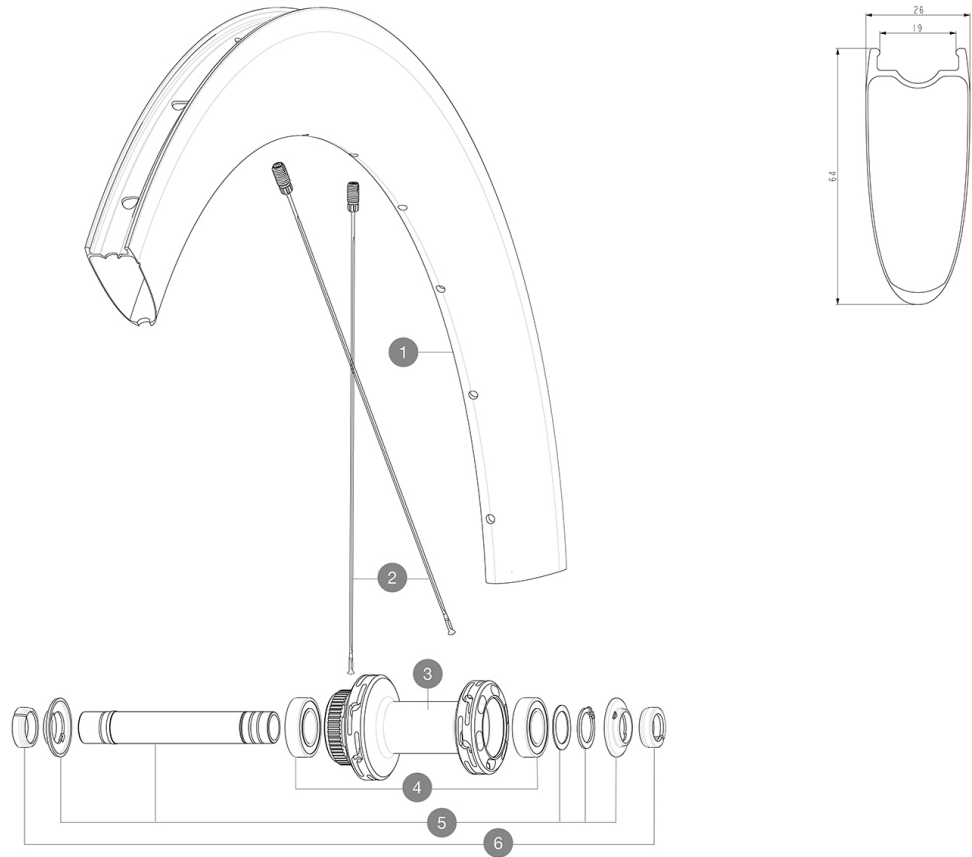

MAVIC **COSMIC SL 65 DISC****REFERENCES WHEELS**

F90311 COS SL 65 CL 700 12X100

Maximum tyre pressure: 4.4bar/64PSI with a 28mm tyre - 2.6bar/38PSI with a 64mm tyre
 ASTM CATEGORY 2 : road and offroad with jumps less than 15cm
 For a longer longevity of the wheel, Mavic recommends that the total weight supported by the wheels doesn't exceed 120kg, bike included
 Maximum tyre pressure: 6.75bar/97PSI with a 23mm tyre - 3.8bar/55PSI with a 62mm tyre
 Recommended tyre sizes: 25 to 32 mm
 Max. Pressure: see indication on wheel and tyre. If they differ, use the lowest of the 2
 Maximum tyre size: width 62mm - pressure max. 3.8Bar/55PSI

**RIMS**

&NBSP;:

1	V4093115	Kit Front/Rear rim Cosmic SL 65 Disc while stock lasts
	V2620101	UST RIM TAPE 25mm (for 21-24mm wide rim)

SPOKES

2	V4163301	Kit 12 Front/Rear Cosmic SL 65 Disc butted stainless spoke 2
---	----------	--

HUB SHELLS

3	N/A	HUB BODY
4	M40129	KIT 2 BEARINGS 6902 15x28x7
5	V2373301	KIT QRM AUTO FRONT AXLE 12mm > 2019

ADAPTERS

6	V2680501	12mm Road Axle Cap QRM Auto
	V2680301	"Kit Ft Road Adapter 12 >> 9mm"

MAVIC COSMIC SL 65 DISC

Specifications

RIMS

Download date: 2024-07-17 / Update date: 2024-02-15

- Material : 100% carbon fiber
- Material : 100% carbon fiber

WHEEL HUB

- Infinity Hub
- Body : aluminum

WHEEL WEIGHTS

820