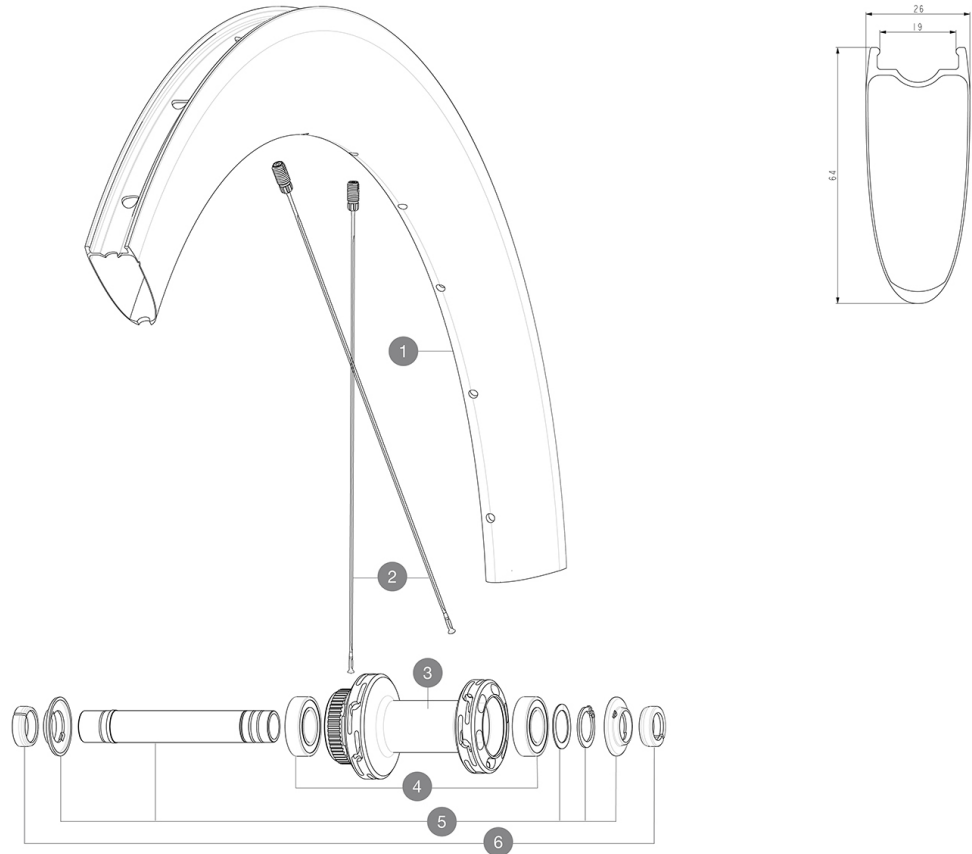

MAVIC **COSMIC SL 65 DISC**

ASTM CATEGORY 2 : road and offroad with jumps less than 15cm

For a longer longevity of the wheel, Mavic recommends that the total weight supported by the wheels doesn't exceed 120kg, bike included

Recommended tyre sizes: 25 to 32 mm

Max. Pressure: see indication on wheel and tyre. If they differ, use the lowest of the 2

REFERENCES WHEELS

F90311 COSMIC SL 65 DISC

**RIMS**

&NBSP;:

1	V4093115 V2620101	Kit Front/Rear rim Cosmic SL 65 Disc UST RIM TAPE 25mm (for 21-24mm wide rim)
---	----------------------	--

Specifications

RIMS

- **Material** : 100% carbon fiber
 - **Height** : 64mm
 - **Drilling** : traditional
- Disc brake specific profile
- **Tire** : UST Tubeless and tubetype
 - **Internal width** : 19 mm
 - **ETRTO size** : 622x19TC Road
- UST

SPOKES

- **Material** : steel
- **Shape** : straight pull, flat, double butted
- **Nipples** : brass, ABS
- **Count** : 24 front and rear
- **Lacing** : front and rear crossed 2, contactless

WHEEL HUB

- **Front and rear bodies** : aluminum
 - **Axle material** : aluminum
 - **Front** : Quick release and 12x100 through axle compatible
 - **Rear** : Quick Release, 12x142 and 12x135 compatible
- Infinity Hub
Instant Drive 360
QRM Auto