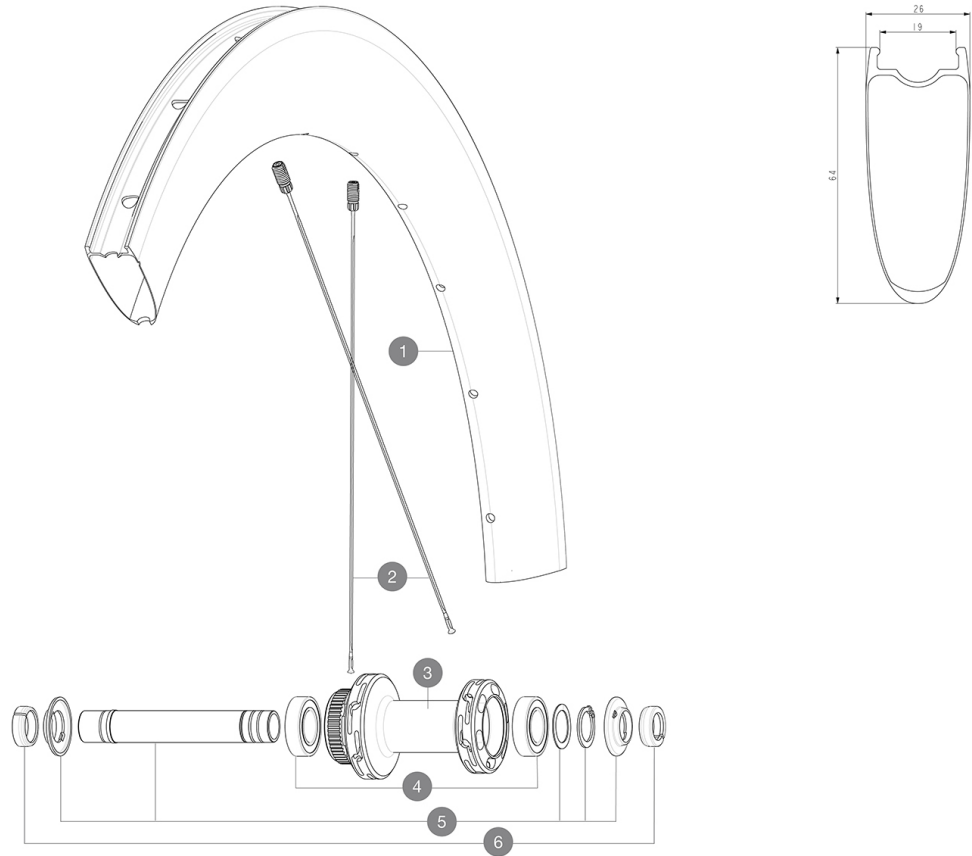

MAVIC **COSMIC SL 65 DISC**

ASTM CATEGORY 2 : road and offroad with jumps less than 15cm

For a longer longevity of the wheel, Mavic recommends that the total weight supported by the wheels doesn't exceed 120kg, bike included

Recommended tyre sizes: 25 to 32 mm

Max. Pressure: see indication on wheel and tyre. If they differ, use the lowest of the 2

REFERENCES WHEELS

F90311 COS SL 65 CL 700 12X100

**RIMS**

&NBSP;:

1	V4093115 V2620101	Kit Front/Rear rim Cosmic SL 65 Disc UST RIM TAPE 25mm (for 21-24mm wide rim)
---	----------------------	--

Specifications

RIMS

- **Material** : 100% carbon fiber
 - **Height** : 64mm
 - **Drilling** : traditional
- Disc brake specific profile
- **Tire** : UST Tubeless and tubetype
 - **Internal width** : 19 mm
 - **ETRTO size** : 622x19TC Road
- UST

SPOKES

- **Material** : steel
- **Shape** : straight pull, flat, double butted
- **Nipples** : brass, ABS
- **Count** : 24 front and rear
- **Lacing** : front and rear crossed 2, contactless

WHEEL HUB

- **Front and rear bodies** : aluminum
 - **Axle material** : aluminum
 - **Front** : Quick release and 12x100 through axle compatible
 - **Rear** : Quick Release, 12x142 and 12x135 compatible
- Infinity Hub
Instant Drive 360
QRM Auto