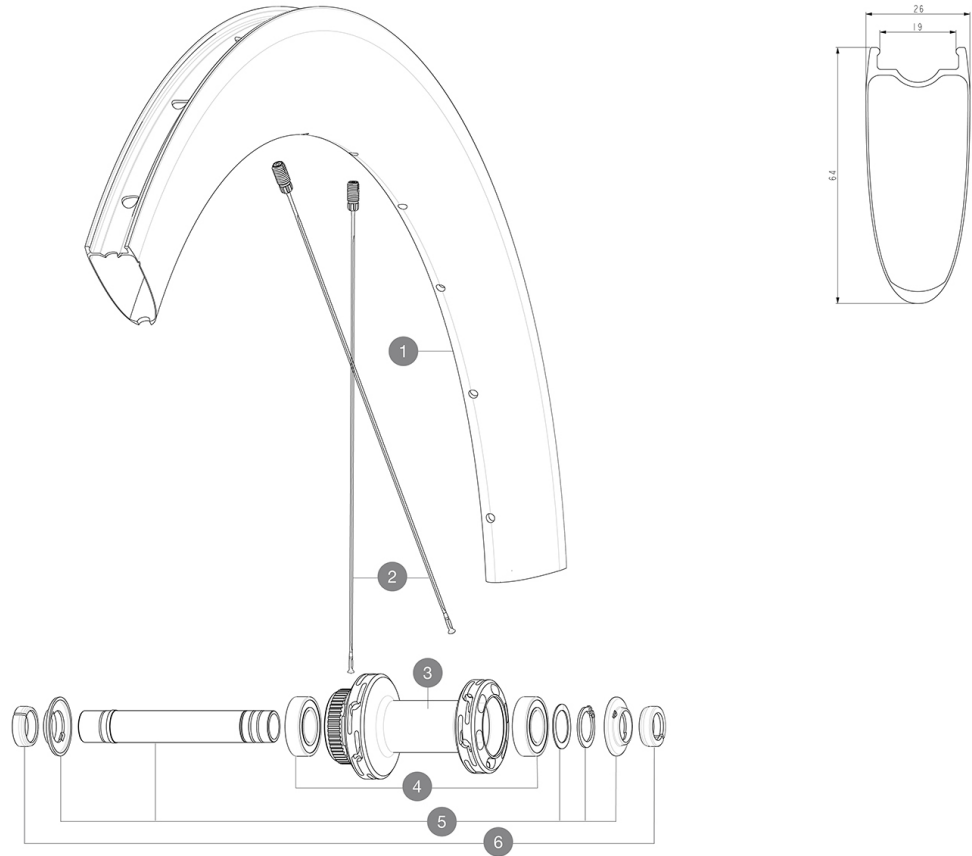

**MAVIC** **COSMIC SL 65 DISC**

ASTM CATEGORY 2 : road and offroad with jumps less than 15cm

For a longer longevity of the wheel, Mavic recommends that the total weight supported by the wheels doesn't exceed 120kg, bike included

Recommended tyre sizes: 25 to 32 mm

Max. Pressure: see indication on wheel and tyre. If they differ, use the lowest of the 2

**REFERENCES WHEELS**

F90311 COSMIC SL 65 DISC

**RIMS**

&NBSP;:

1	V4093115 V2620101	Kit Front/Rear rim Cosmic SL 65 Disc UST RIM TAPE 25mm (for 21-24mm wide rim)
---	----------------------	--

### SPOKES

- **Material** : steel
- **Shape** : straight pull, flat, double butted
- **Nipples** : brass, ABS
- **Count** : 24 front and rear
- **Lacing** : front and rear crossed 2, contactless

### WHEEL WEIGHTS

820