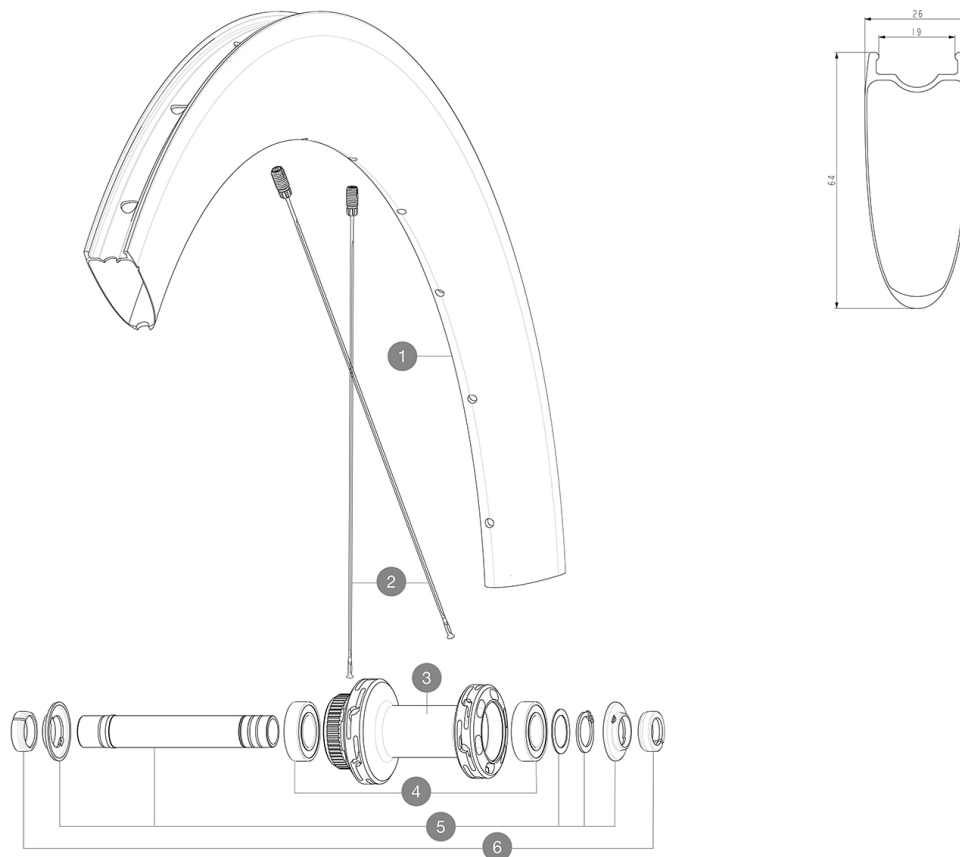

MAVIC **COSMIC SL 65 DISC**

ASTM CATEGORY 2 : road and offroad with jumps less than 15cm

For a longer longevity of the wheel, Mavic recommends that the total weight supported by the wheels doesn't exceed 120kg, bike included

Recommended tyre sizes: 25 to 32 mm

Max. Pressure: see indication on wheel and tyre. If they differ, use the lowest of the 2

REFERENCES WHEELS

F90311 COSMIC SL 65 DISC

**RIMS**

&NBSP;:

1	V4093115 V2620101	Kit Front/Rear rim Cosmic SL 65 Disc UST RIM TAPE 25mm (for 21-24mm wide rim)
---	----------------------	--

Specifications

RIMS

- **Material** : 100% carbon fiber
 - **Height** : 64mm
 - **Drilling** : traditional
- Disc brake specific profile
- **Tire** : UST Tubeless and tubetype
 - **Internal width** : 19 mm
 - **ETRTO size** : 622x19TC Road
- UST

SPOKES

- **Material** : steel
- **Shape** : straight pull, flat, double butted
- **Nipples** : brass, ABS
- **Count** : 24 front and rear
- **Lacing** : front and rear crossed 2, contactless

WHEEL HUB

- **Front and rear bodies** : aluminum
 - **Axle material** : aluminum
 - **Front** : Quick release and 12x100 through axle compatible
 - **Rear** : Quick Release, 12x142 and 12x135 compatible
- Infinity Hub
Instant Drive 360
QRM Auto