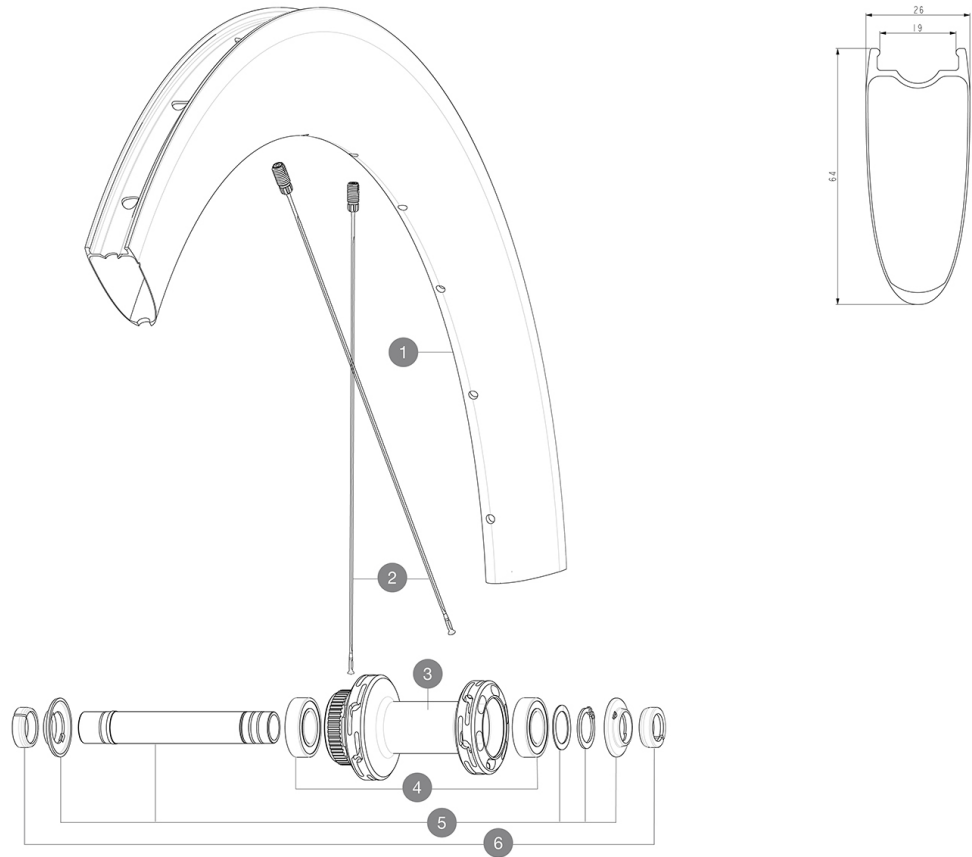

**MAVIC** **COSMIC SL 65 DISC**

ASTM CATEGORY 2 : road and offroad with jumps less than 15cm

Misura minima del pneumatico: larghezza 23 mm - pressione massima 6,75 Bar/97 PSI

For a longer longevity of the wheel, Mavic recommends that the total weight supported by the wheels doesn't exceed 120kg, bike included

Recommended tyre sizes: 25 to 32 mm

Max. Pressure: see indication on wheel and tyre. If they differ, use the lowest of the 2

Maximum tyre pressure: 6.75bar/97PSI with a 23mm tyre - 3.8bar/55PSI with a 62mm tyre

Misura massima del pneumatico: larghezza 62 mm - pressione massima 3,8 Bar/55 PSI

**REFERENZE RUOTE**

F90311 COS SL 65 CL 700 12X100

**RIMS**

&NBSP::

|          |          |  |
|----------|----------|--|
| <b>1</b> | V4093115 | Kit Front/Rear rim Cosmic SL 65 Disc while stock lasts |
|          | V2620101 | UST RIM TAPE 25mm (for 21-24mm wide rim)               |