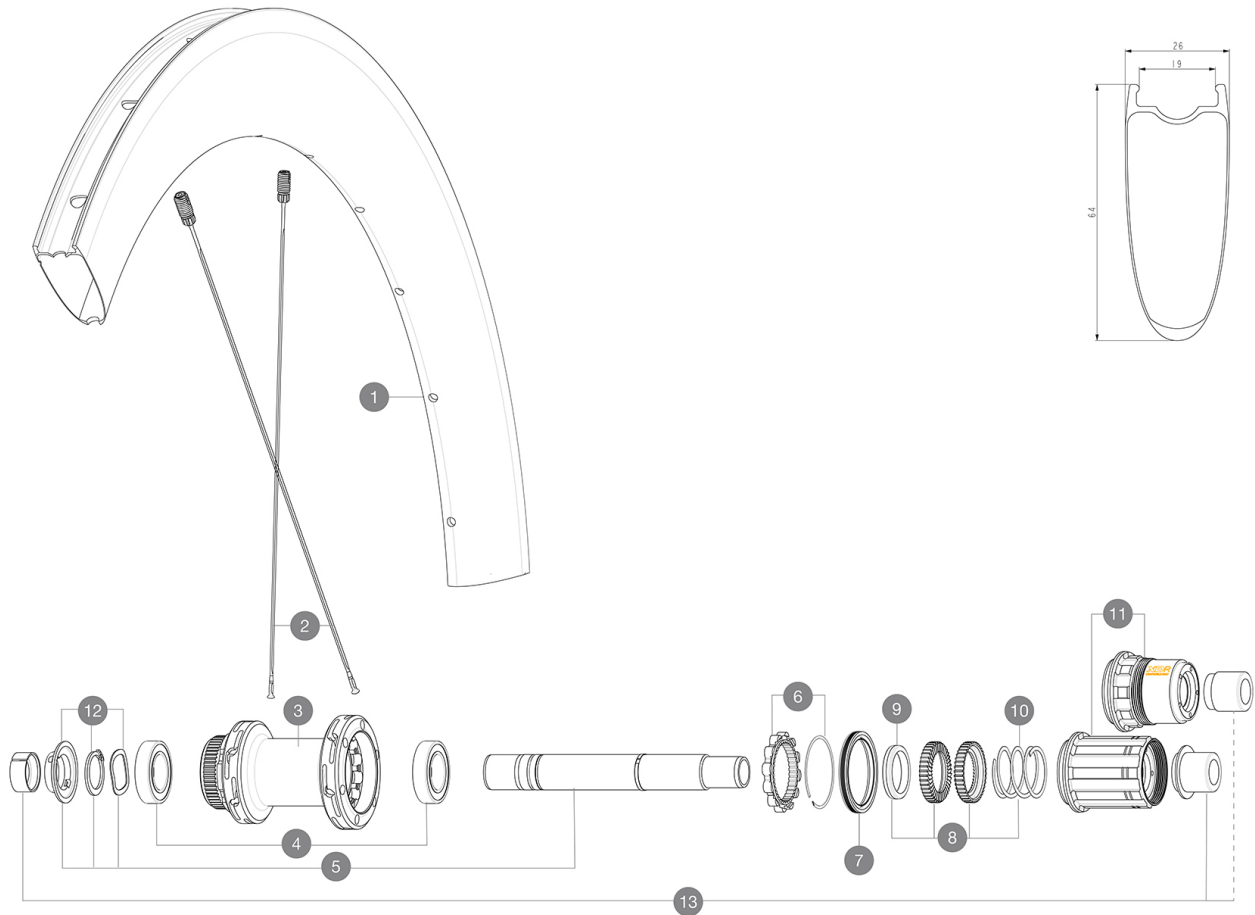

MAVIC COSMIC SL 65 DISC

ASTM CATEGORY 2 : road and offroad with jumps less than 15cm
 Mindestgröße des Reifens: Breite 23mm - max. Druck 6.75Bar/97PSI
 For a longer longevity of the wheel, Mavic recommends that the total weight supported by the wheels doesn't exceed 120kg, bike included
 Recommended tyre sizes: 25 to 32 mm
 Max. Pressure: see indication on wheel and tyre. If they differ, use the lowest of the 2
 Maximum tyre pressure: 6.75bar/97PSI with a 23mm tyre - 3.8bar/55PSI with a 62mm tyre
 Maximale Reifengröße: Breite 62mm - max. Druck 3.8Bar/55PSI

REFERENZEN RÄDER

R36861	COS SL 65 CL 700 12X142 M11	R38981	COS SL 65 CL 700 12X142 XDR
--------	-----------------------------	--------	-----------------------------

RIMS

&NBSP;:

1	V4093115	Kit Front/Rear rim Cosmic SL 65 Disc
	V2620101	UST RIM TAPE 25mm (for 21-24mm wide rim)

SPOKES

2	V4163301	Kit 12 Front/Rear Cosmic SL 65 Disc butted stainless spoke 2
---	----------	--

HUB SHELLS

3	N/A	NABENKÖRPER
4	M40076	HUB BEARINGS 17x30x7 6903 x 2
5	V2373401	KIT ID360 135/142 DCL L1 AXLE WITH CLIP
6	V2252701	KIT ID360 INSERT SHAPED EAR LOBE > 2017
7	V00063631	Kit ID360 seal version 2 (larger)
8	V2251701	ID360 2 RATCHETS + SPRING + GREASE
9	V2500501	Kit 3 ID360 pad for noise reduction
10	V2251801	KIT 3 ID360 ROAD SPRINGS
11	V2580101	FREEHUB BODY XD Road ID360
11	V3430101	HG11 Freewheel Body ID360
12	V2373001	KIT ADJUST. SYSTEM QRM AUTO ID360 for 17x30x7 bearing

ADAPTERS

13	V2510701	ID360 EVO REAR AXLE ADAPTERS 12x142mm DCL & D6T
	V2510901	ID360 EVO REAR AXLE ADAPTERS 12x135mm DCL & D6T
	V2510801	ID360 EVO REAR AXLE ADAPTERS 9x135mm DCL & D6T

MAVIC COSMIC SL 65 DISC