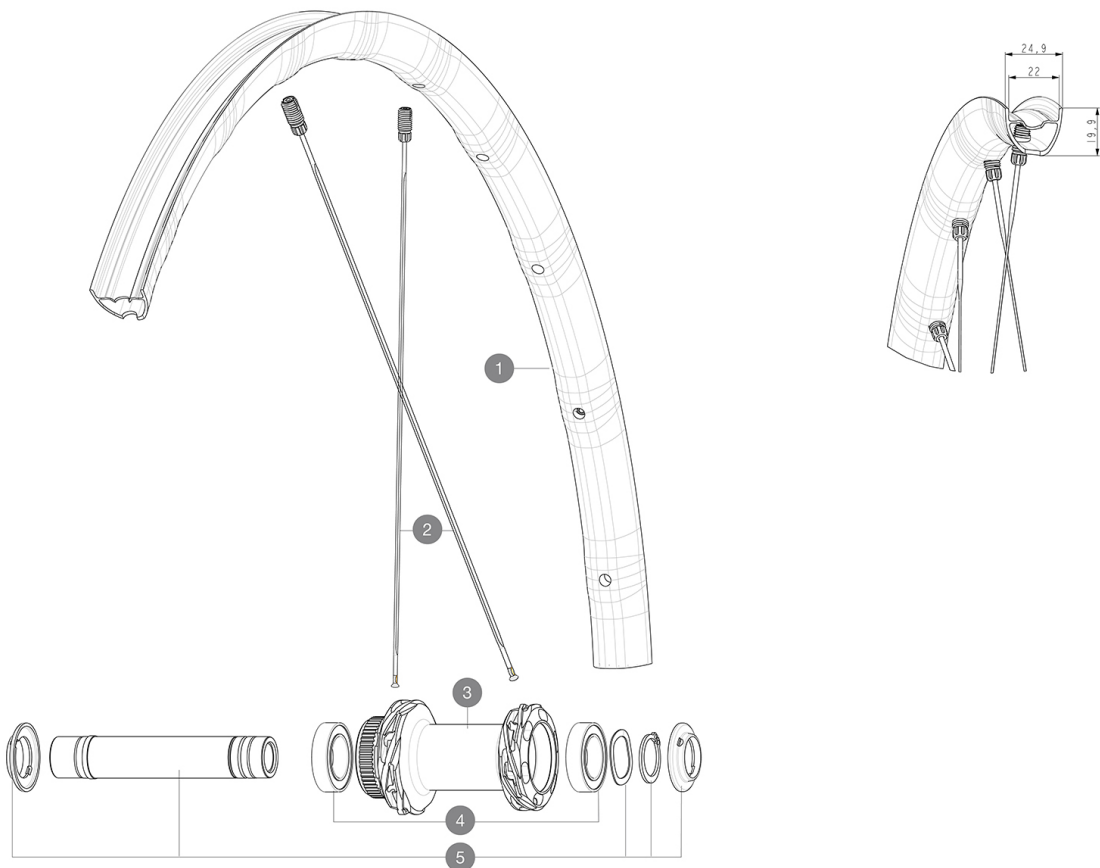

ALLROAD SL DISC

参照ホイール

F90331 ALL SL CL 700 12X100

ASTM A 286 2 : 15 120 28 64 mm (1.1" 2.5")
 Maximum tyre pressure: 4.6bar/67PSI with a 28mm tyre - 32.7bar/39PSI with a 64mm tyre

RIMS

&NBSP;:

1	V00097431	Kit Front/Rear rim Allroad SL 23
1	V4092015	Kit Front/Rear rim Allroad SL while stock lasts

SPOKES

2	V4162501	Kit 12 Front/Rear Allroad SL aero spoke 298 M7/7
---	----------	--

HUB SHELLS

3	N/A	HUB BODY
4	V2500901	KIT BEARINGS 18x30x7 + WAVED WASHER + CLIP
5	V2374001	KIT 12x100mm FRONT AXLE DCL QRM AUTO ALLROAD > 2019

OPTIONS

V2680301	"Kit Ft Road Adapter 12 >> 9mm"
V2373501	QRM Auto front axle 15mm for DCL Allroad wheels > 2019
V2372501	15mm MTB Axle Cap QRM Auto From 2019