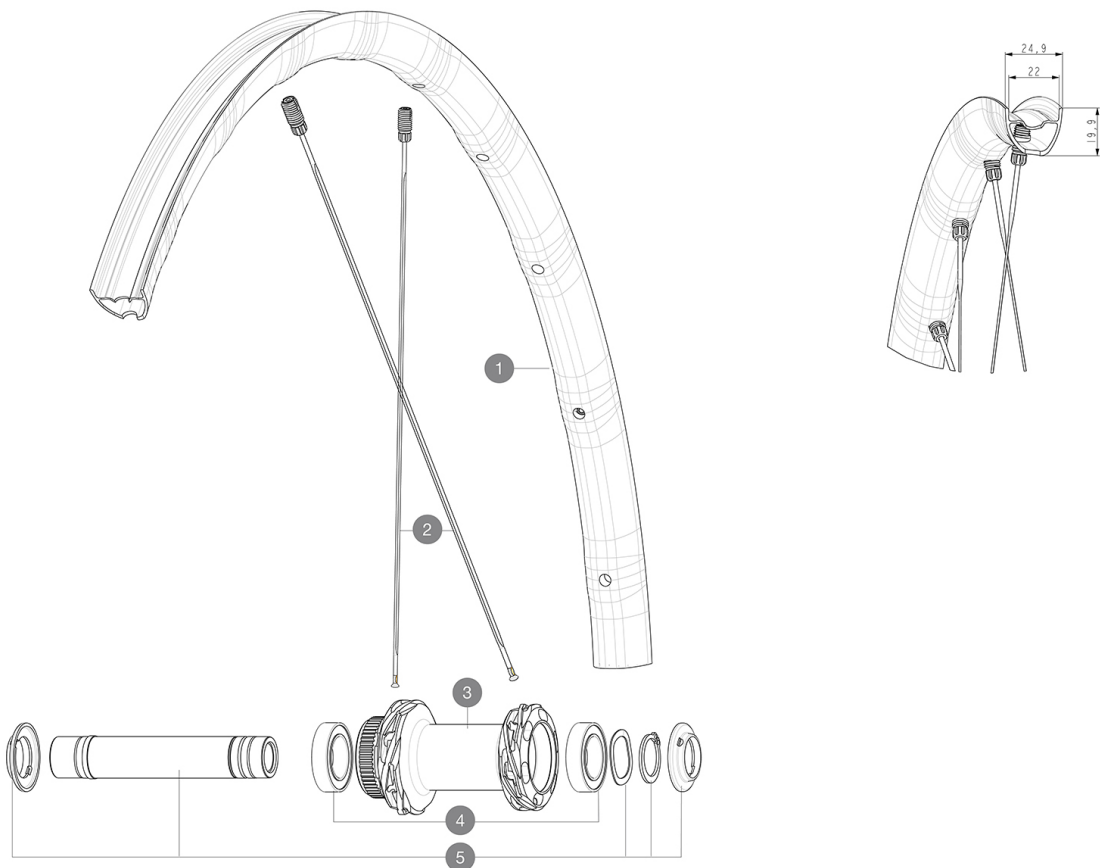

ALLROAD SL DISC

参照ホイール

F90331 ALL SL CL 700 12X100

ASTM A 2015 2 : 15 120 28 64 mm (1.1" 2.5")
 Maximum tyre pressure: 4.6bar/67PSI with a 28mm tyre - 32.7bar/39PSI with a 64mm tyre

RIMS

&NBSP;:

1	V00097431	Kit Front/Rear rim Allroad SL 23
1	V4092015	Kit Front/Rear rim Allroad SL while stock lasts

SPOKES

2	V4162501	Kit 12 Front/Rear Allroad SL aero spoke 298 M7/7
---	----------	--

HUB SHELLS

3	N/A	HUB BODY
4	V2500901	KIT BEARINGS 18x30x7 + WAVED WASHER + CLIP
5	V2374001	KIT 12x100mm FRONT AXLE DCL QRM AUTO ALLROAD > 2019

OPTIONS

V2680301	"Kit Ft Road Adapter 12 >> 9mm"
V2373501	QRM Auto front axle 15mm for DCL Allroad wheels > 2019
V2372501	15mm MTB Axle Cap QRM Auto From 2019