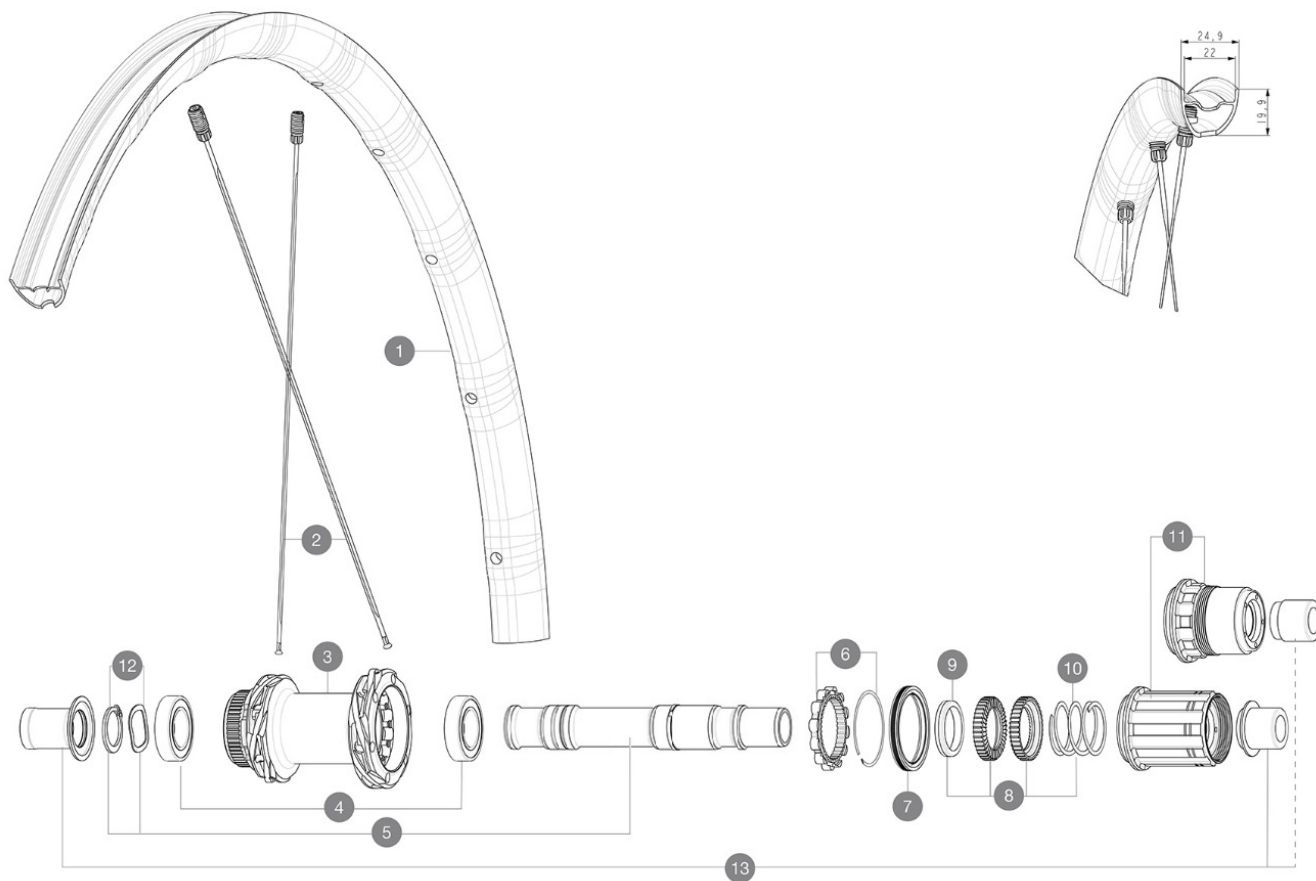

ASTM CATEGORY 2 : road and offroad with jumps less than 15cm
 For a longer longevity of the wheel, Mavic recommends that the total weight supported by the wheels doesn't exceed 120kg, bike included
 Empfohlene Reifenbreite: 28 bis 64 mm (1.10" bis 2.50")
 Max. Pressure: see indication on wheel and tyre. If they differ, use the lowest of the 2
 Recommended tyre sizes: 25 to 32 mm

REFERENZEN RÄDER

R36881	ALLROAD SL DISC	R39131	ALLROAD SL DISC
--------	-----------------	--------	-----------------

RIMS

&NBSP::

1	V4092015	Kit Front/Rear rim Allroad SL
---	----------	-------------------------------

SPOKES

2	V4162501	Kit 12 Front/Rear Allroad SL aero spoke 298 M7/7
---	----------	--

HUB SHELLS

3	N/A	NABENKÖRPER
4	M40076	HUB BEARINGS 17x30x7 6903 x 2
5	V00046431	KIT AXE ID360 142LIGHT CL+CIR
6	V2252701	KIT ID360 INSERT SHAPED EAR LOBE > 2017
7	V2251601	ID360 SEAL + GREASE
8	V2251701	ID360 2 RATCHETS + SPRING + GREASE
9	V2500501	Kit 3 ID360 pad for noise reduction
10	V2251801	KIT 3 ID360 ROAD SPRINGS
11	V3430101	HG11 Freewheel Body ID360
11	V2580101	FREEHUB BODY XD Road ID360
12	V2373001	KIT ADJUST. SYSTEM QRM AUTO ID360 for 17x30x7 bearing

RADGEWICHTE

850