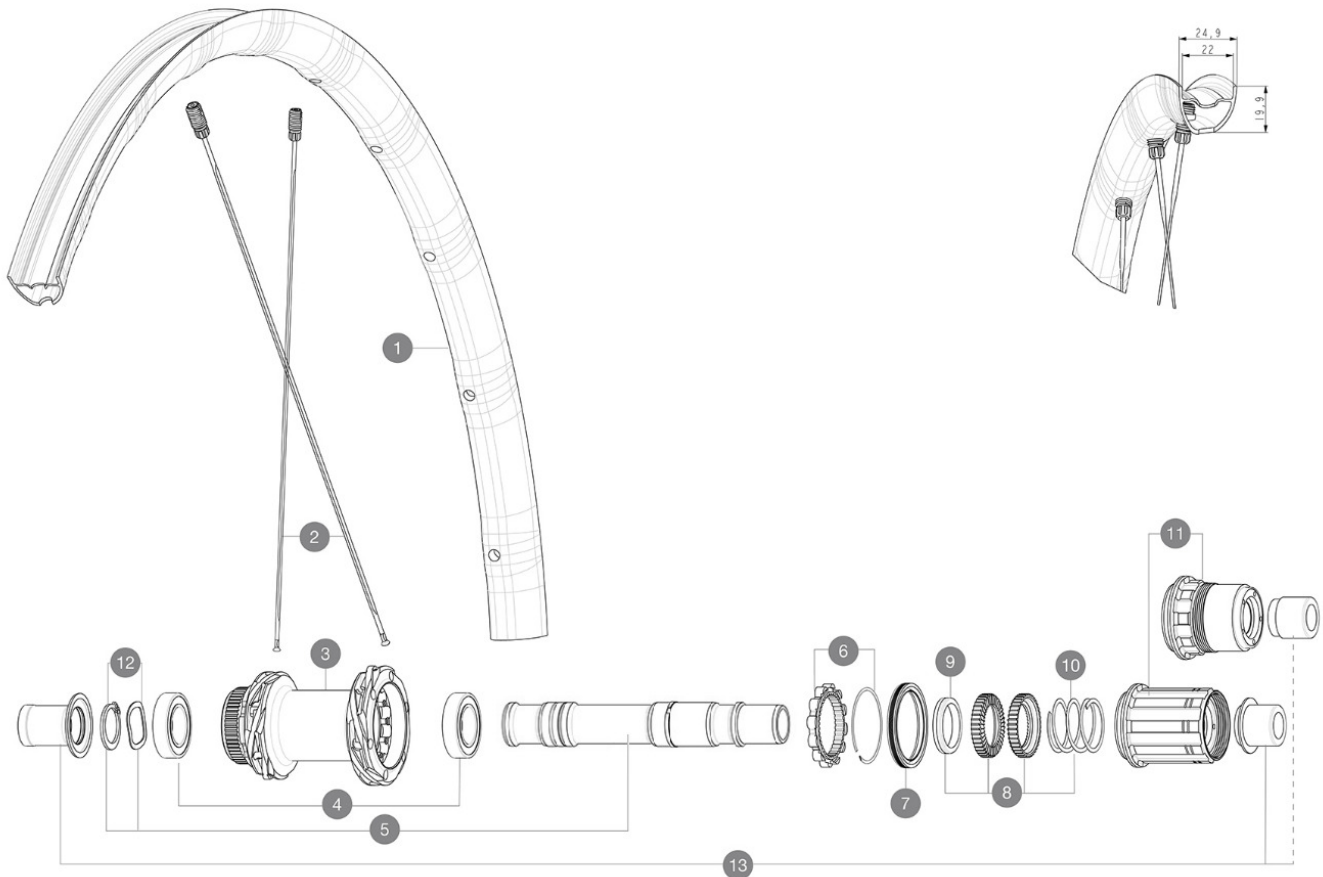

ALLROAD SL DISC

参照ホイール

R36881 ALLROAD SL DISC

R39131 ALLROAD SL DISC

ASTM A2106 2 : 15 120
 120
 28 64 mm (1.1 2.5")
 25 32 mm

RIMS

&NBSP;:

1	V4092015	Kit Front/Rear rim Allroad SL
---	----------	-------------------------------

SPOKES

2	V4162501	Kit 12 Front/Rear Allroad SL aero spoke 298 M7/7
---	----------	--

HUB SHELLS

3	N/A	HUB BODY
4	M40076	HUB BEARINGS 17x30x7 6903 x 2
5	V00046431	KIT AXE ID360 142LIGHT CL+CIR
6	V2252701	KIT ID360 INSERT SHAPED EAR LOBE > 2017
7	V2251601	ID360 SEAL + GREASE
8	V2251701	ID360 2 RATCHETS + SPRING + GREASE
9	V2500501	Kit 3 ID360 pad for noise reduction
10	V2251801	KIT 3 ID360 ROAD SPRINGS
11	V2580101	FREEHUB BODY XD Road ID360
11	V3430101	HG11 Freewheel Body ID360
12	V2373001	KIT ADJUST. SYSTEM QRM AUTO ID360 for 17x30x7 bearing

OPTIONS

V2373401	KIT ID360 135/142 DCL L1 AXLE WITH CLIP
----------	---

ADAPTERS

13	V2510701	ID360 EVO REAR AXLE ADAPTERS 12x142mm DCL & D6T
	V2510901	ID360 EVO REAR AXLE ADAPTERS 12x135mm DCL & D6T
	V2510801	ID360 EVO REAR AXLE ADAPTERS 9x135mm DCL & D6T