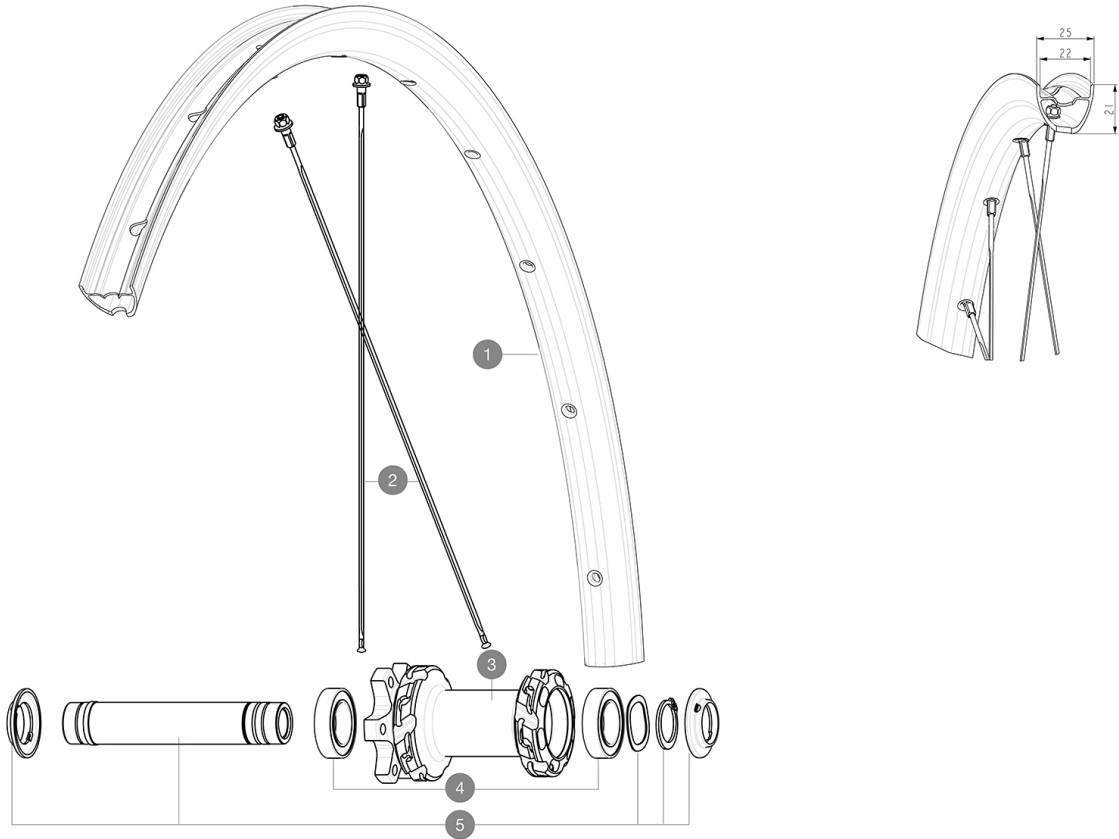

# MAVIC ALLROAD S DISC EBM

1  
2021  
FRONT

Tailles de pneus recommandées : 28 Å 64Å mm (1,1" Å 2,5")

## RÉFÉRENCES ROUES

F91081 ALLR S EBM INT 700

### JANTES

&nbsp;:

1	V4092210	Kit Front rim EBM Allroad S
	V2620101	UST RIM TAPE 25mm (for 21-24mm wide rim)

### RAYONS

2	V4162701	Kit 12 Front EBM Allroad S flat spoke 294 + steel nipple
---	----------	--