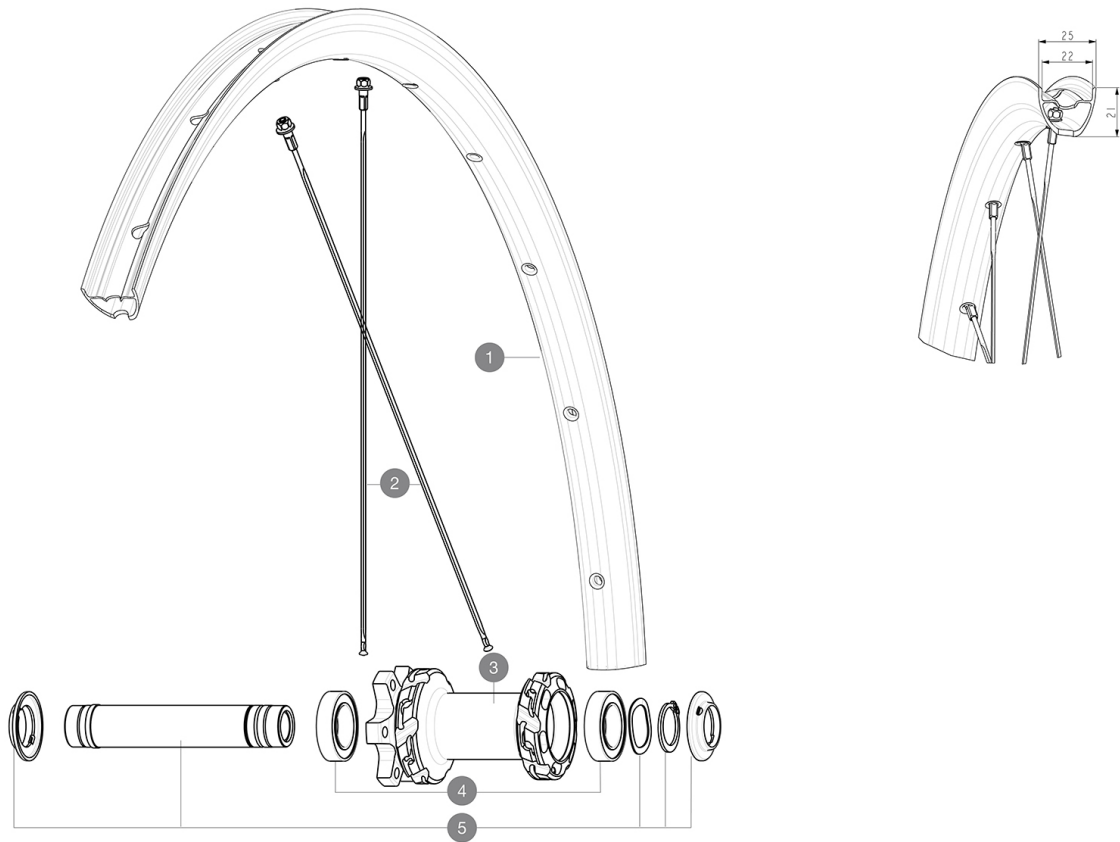

# MAVIC ALLROAD S DISC EBM

1  
2021  
FRONT

Recommended tyre sizes: 28 to 64 mm (1.1" to 2.5")

## REFERENZEN RÄDER

F91081 ALLR S EBM INT 700

## RIMS

&NBSP;:

1	V4092210	Kit Front rim EBM Allroad S
	V2620101	UST RIM TAPE 25mm (for 21-24mm wide rim)

## SPOKES

2	V4162701	Kit 12 Front EBM Allroad S flat spoke 294 + steel nipple
---	----------	----------------------------------------------------------