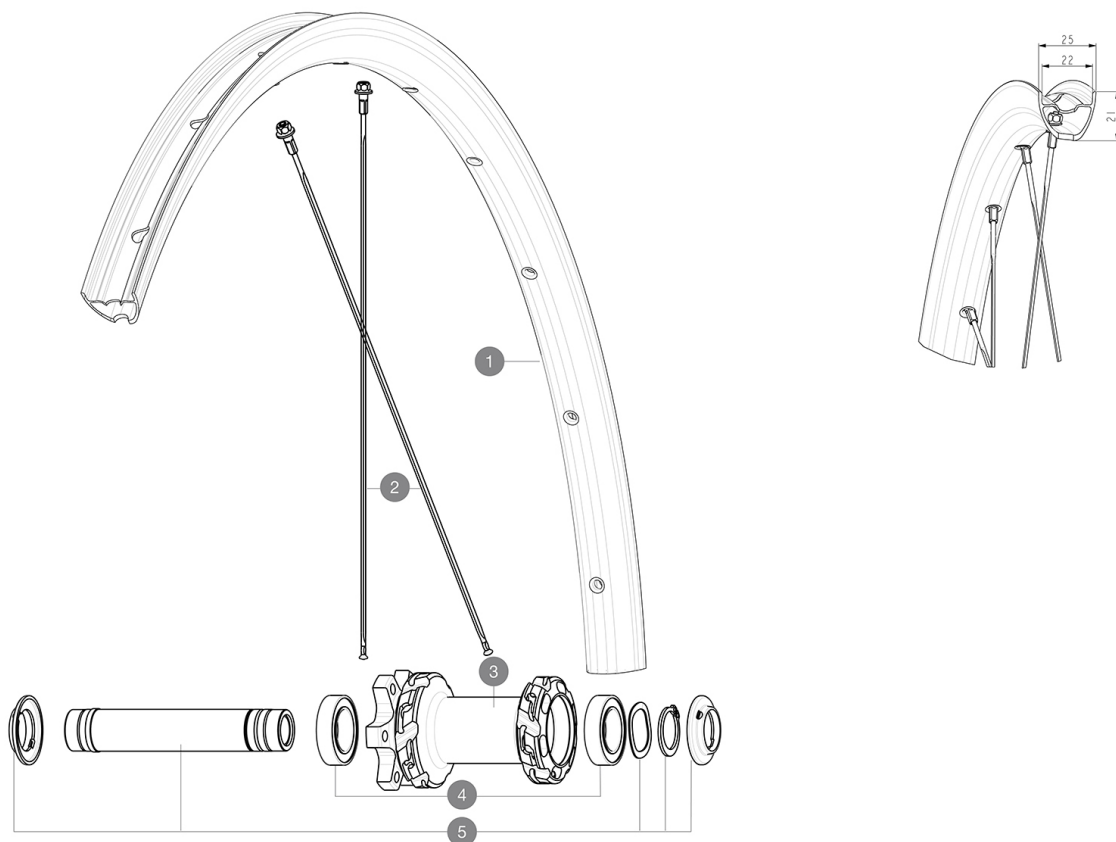

MAVIC ALLROAD S DISC EBM

1
2021
FRONT

Recommended tyre sizes: 28 to 64 mm (1.1" to 2.5")

REFERENCES WHEELS

F91081 ALLR S EBM INT 700

RIMS

&NBSP;;

1	V4092210	Kit Front rim EBM Allroad S
	V2620101	UST RIM TAPE 25mm (for 21-24mm wide rim)

SPOKES

2	V4162701	Kit 12 Front EBM Allroad S flat spoke 294 + steel nipple
---	----------	--

HUB SHELLS

3	N/A	HUB BODY
4	V2500901	KIT BEARINGS 18x30x7 + WAVED WASHER + CLIP
5	V2375501	Kit QRM auto front axle 100x12/15mm D6T

MAVIC ***ALLROAD S DISC EBM***

Specifications

WHEEL WEIGHTS