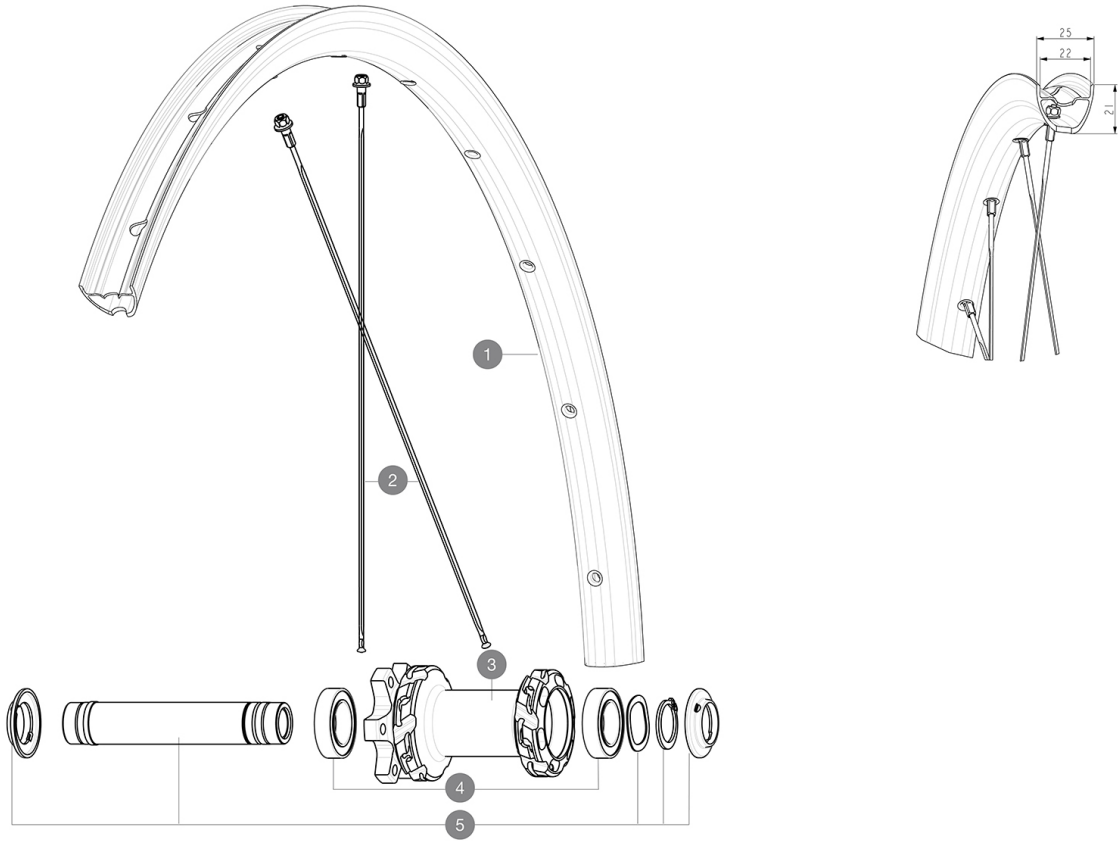

MAVIC ALLROAD S DISC EBM

1
2021
FRONT

Recommended tyre sizes: 28 to 64 mm (1.1" to 2.5")

REFERENCES WHEELS

F91081 ALLR S EBM INT 700

RIMS

&NBSP;;

1	V4092210	Kit Front rim EBM Allroad S
	V2620101	UST RIM TAPE 25mm (for 21-24mm wide rim)

SPOKES

2	V4162701	Kit 12 Front EBM Allroad S flat spoke 294 + steel nipple
---	----------	--

HUB SHELLS

3	N/A	HUB BODY
4	V2500901	KIT BEARINGS 18x30x7 + WAVED WASHER + CLIP
5	V2375501	Kit QRM auto front axle 100x12/15mm D6T

MAVIC *ALLROAD S DISC EBM***Specifications**

WHEEL WEIGHTS