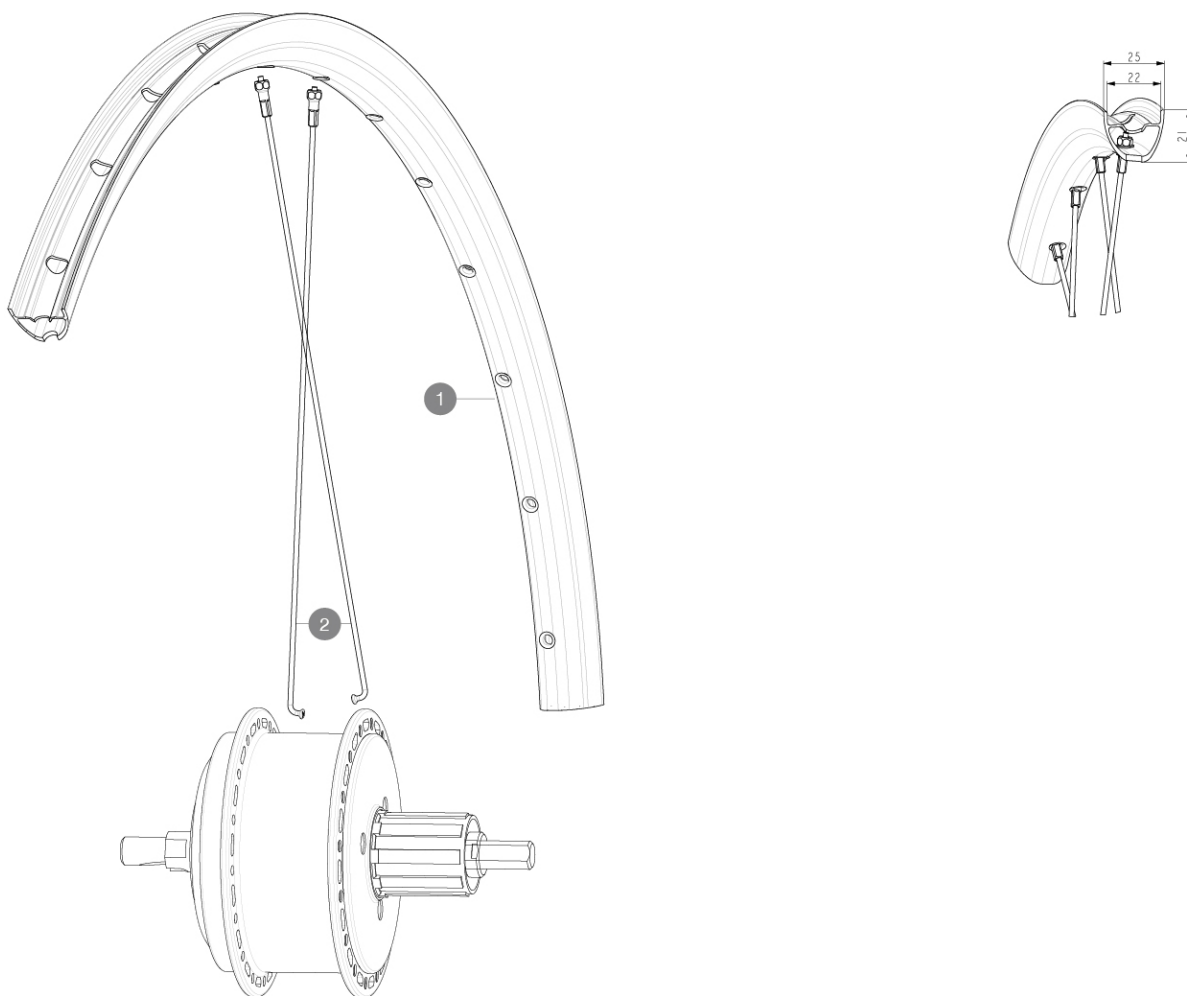

MAVIC ALLROAD S DISC EBM

1
2021
REAR

Recommended tyre sizes: 28 to 64 mm (1.1" to 2.5")

REFERENZEN RÄDER

RIMS

&NBSP;:

- | | | |
|---|----------|---|
| 1 | V4092313 | Kit Rear rim EBM Allroad S While Stocks lasts |
| | V2620101 | UST RIM TAPE 25mm (for 21-24mm wide rim) |

SPOKES

- | | | |
|---|----------|--|
| 2 | V3667801 | Kit 16 NDS round Jbent spoke 255mm Aksium Elite UST Disc EBM |
|---|----------|--|

MAVIC *ALLROAD S DISC EBM*

Specifications

RADGEWICHTE