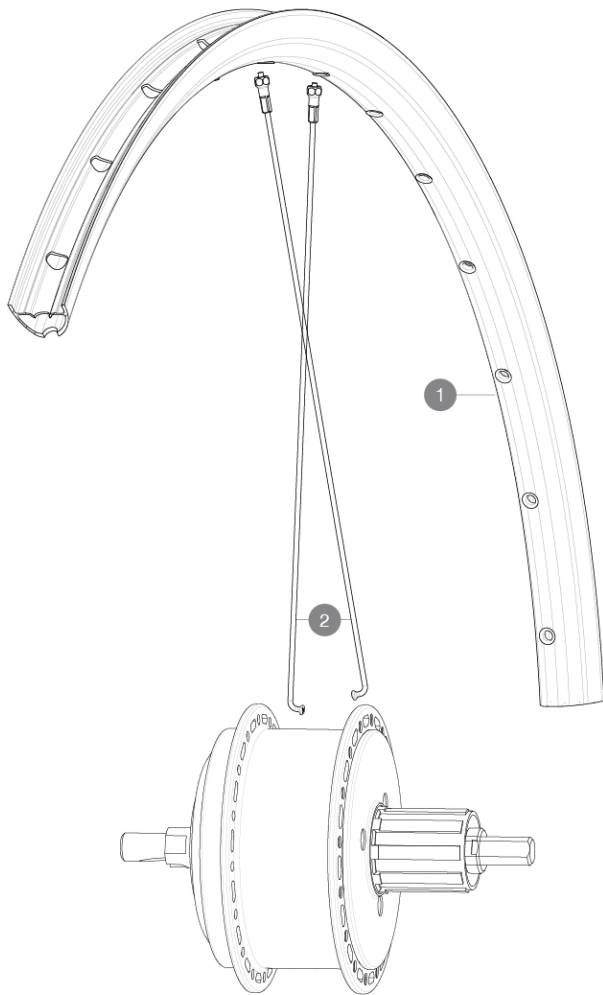

MAVIC ALLROAD S DISC EBM

1
2021
REAR

Recommended tyre sizes: 28 to 64 mm (1.1" to 2.5")

REFERENCES WHEELS

RIMS

&NBSP;:

- | | | |
|---|----------|---|
| 1 | V4092313 | Kit Rear rim EBM Allroad S While Stocks lasts |
| | V2620101 | UST RIM TAPE 25mm (for 21-24mm wide rim) |

SPOKES

- | | | |
|---|----------|--|
| 2 | V3667801 | Kit 16 NDS round Jbent spoke 255mm Aksium Elite UST Disc EBM |
|---|----------|--|

MAVIC ***ALLROAD S DISC EBM***

Specifications

WHEEL WEIGHTS