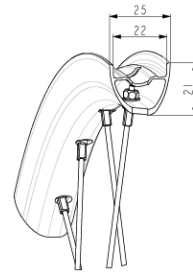

MAVIC ALLROAD S DISC EBM

1
2021
REAR

Recommended tyre sizes: 28 to 64 mm (1.1" to 2.5")

REFERENCES WHEELS

RIMS

&NBSP;:

- | | | |
|---|----------|---|
| 1 | V4092313 | Kit Rear rim EBM Allroad S While Stocks lasts |
| | V2620101 | UST RIM TAPE 25mm (for 21-24mm wide rim) |

SPOKES

- | | | |
|---|----------|--|
| 2 | V3667801 | Kit 16 NDS round Jbent spoke 255mm Aksium Elite UST Disc EBM |
|---|----------|--|

MAVIC ***ALLROAD S DISC EBM***

Specifications

WHEEL WEIGHTS