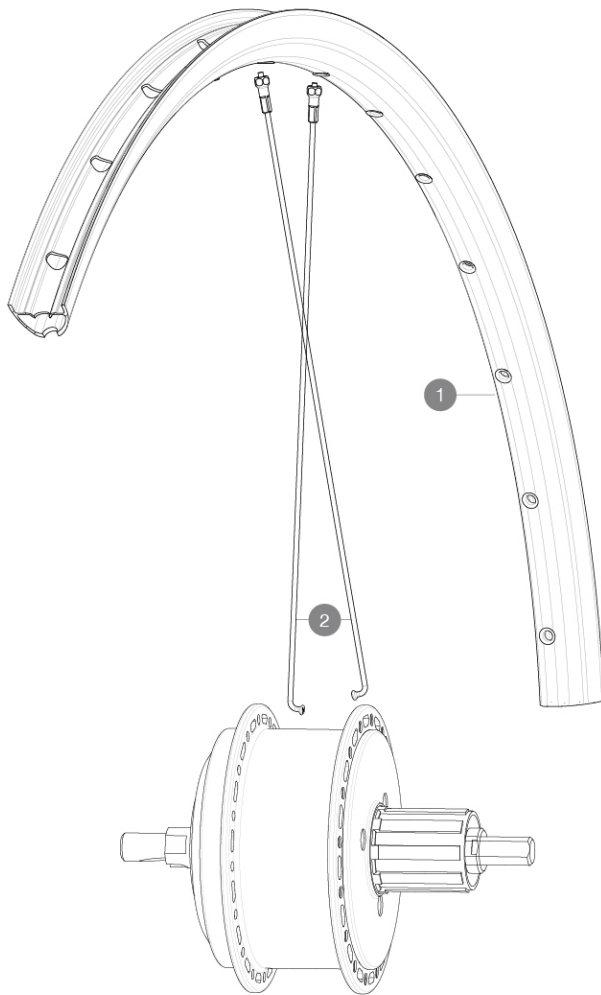

MAVIC **ALLROAD S DISC EBM**

Recommended tyre sizes: 28 to 64 mm (1.1" to 2.5")

REFERENCES WHEELS**RIMS**

&NBSP;:

- | | | |
|----------|----------|---|
| 1 | V4092313 | Kit Rear rim EBM Allroad S While Stocks lasts |
| | V2620101 | UST RIM TAPE 25mm (for 21-24mm wide rim) |

SPOKES

- | | | |
|----------|----------|--|
| 2 | V3667801 | Kit 16 NDS round Jbent spoke 255mm Aksium Elite UST Disc EBM |
|----------|----------|--|

MAVIC ***ALLROAD S DISC EBM***

Specifications

WHEEL WEIGHTS