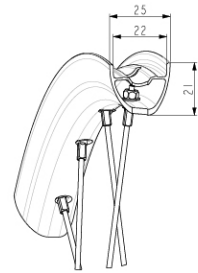

MAVIC **ALLROAD S DISC EBM**

Recommended tyre sizes: 28 to 64 mm (1.1" to 2.5")

REFERENCES WHEELS**RIMS**

&NBSP;:

- | | | |
|----------|----------|---|
| 1 | V4092313 | Kit Rear rim EBM Allroad S While Stocks lasts |
| | V2620101 | UST RIM TAPE 25mm (for 21-24mm wide rim) |

SPOKES

- | | | |
|----------|----------|--|
| 2 | V3667801 | Kit 16 NDS round Jbent spoke 255mm Aksium Elite UST Disc EBM |
|----------|----------|--|

MAVIC ***ALLROAD S DISC EBM***

Specifications

WHEEL WEIGHTS