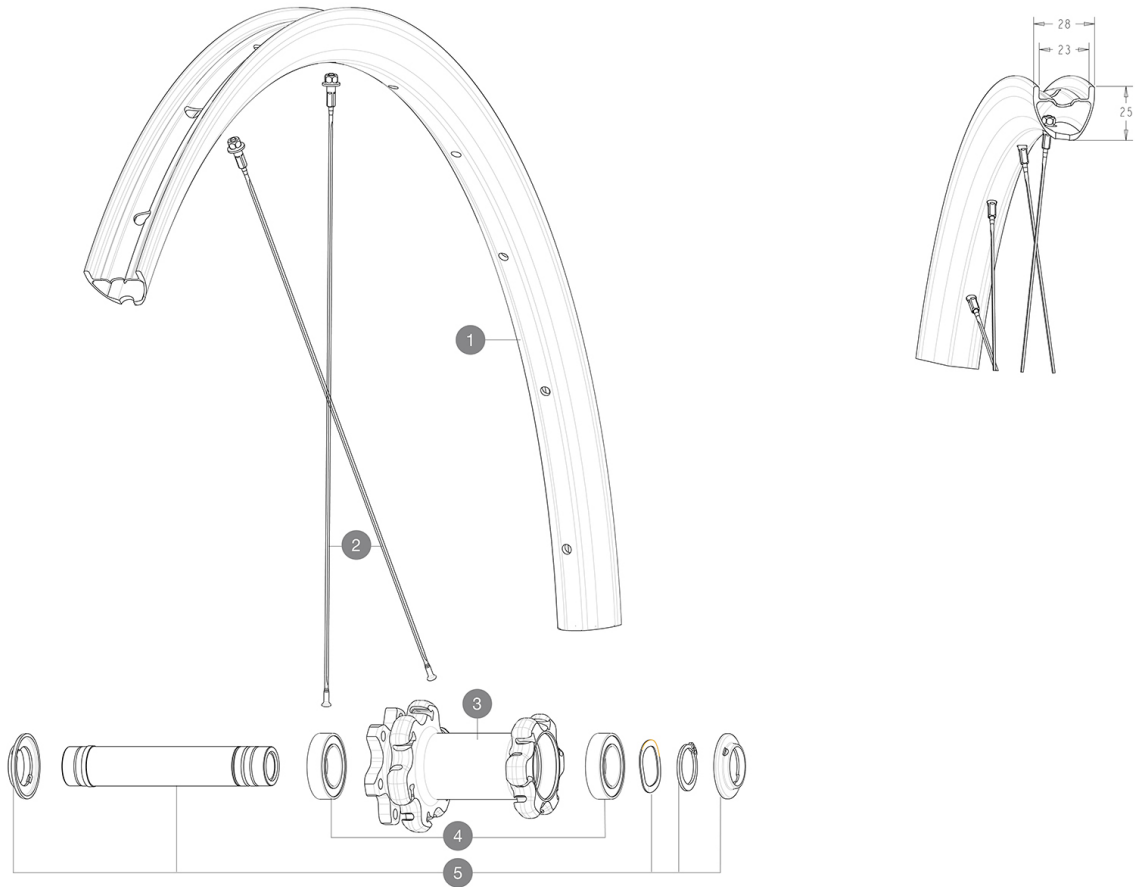

# MAVIC ALLROAD PRO CARBON SL DISC EBM

1  
2021  
FRONT

RĂ@FĂ@RENCES ROUES

## JANTES

&NBSP;:

- |   |          |   |
|---|----------|---|
| 1 | V4092410 | Kit Front rim EBM Allroad Pro Carbon SL while stock lasts |
|   | V2620101 | UST RIM TAPE 25mm (for 21-24mm wide rim)                  |

## RAYONS

- |   |          |  |
|---|----------|--|
| 2 | V3821801 | KIT 12 FRIT/REAR CROSSMAX PRO CARBON 29" EXTRA FLAT SPOKE 29 |
|---|----------|--|

### POIDS ROUES