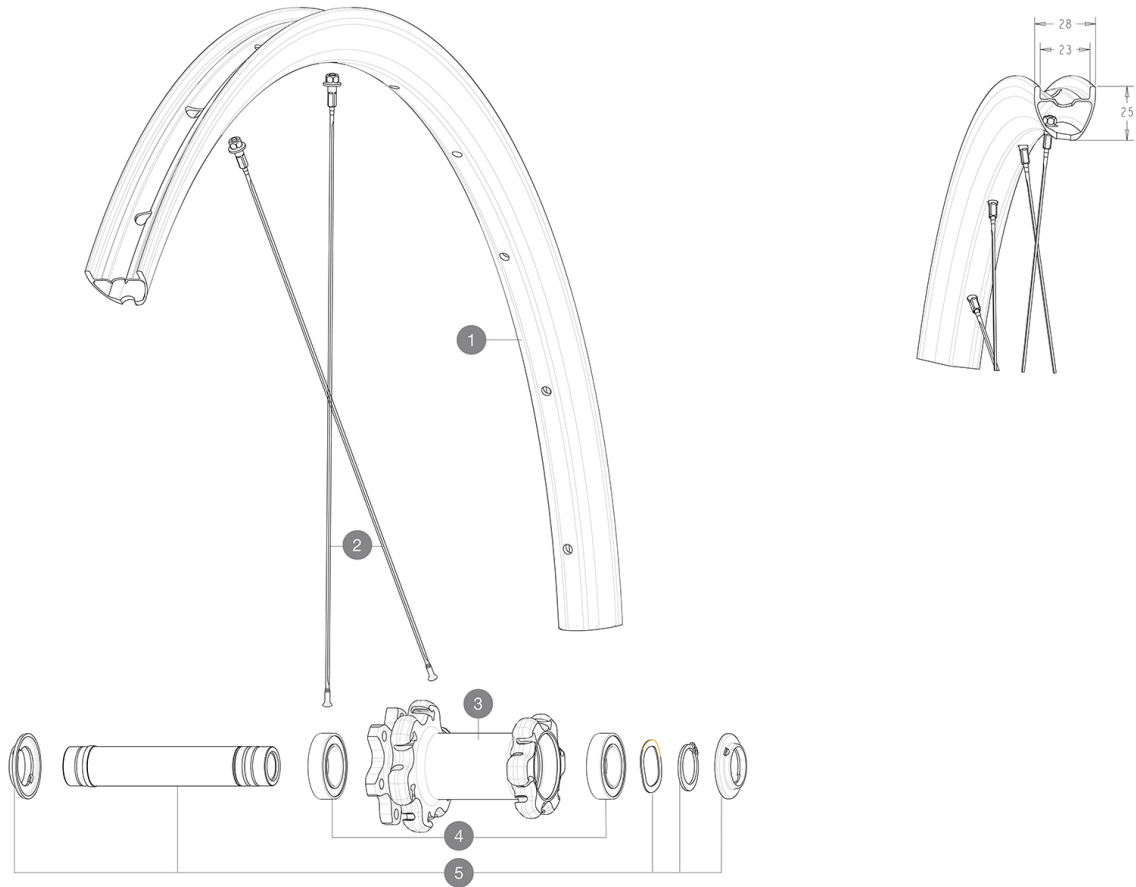

REFERENZEN RÄDER

RIMS

&NBSP;:

1	V4092410	Kit Front rim EBM Allroad Pro Carbon SL while stock lasts
	V2620101	UST RIM TAPE 25mm (for 21-24mm wide rim)

SPOKES

2	V3821801	KIT 12 FRIT/REAR CROSSMAX PRO CARBON 29" EXTRA FLAT SPOKE 29
---	----------	--

HUB SHELLS

3	N/A	NABENKÖRPER
4	V2500901	KIT BEARINGS 18x30x7 + WAVED WASHER + CLIP
5	V2375501	Kit QRM auto front axle 100x12/15mm D6T

MAVIC **ALLROAD PRO CARBON SL DISC EBM****Specifications****VERSIONS**

• Freewheel : Shimano/Sram

RADGEWICHTE