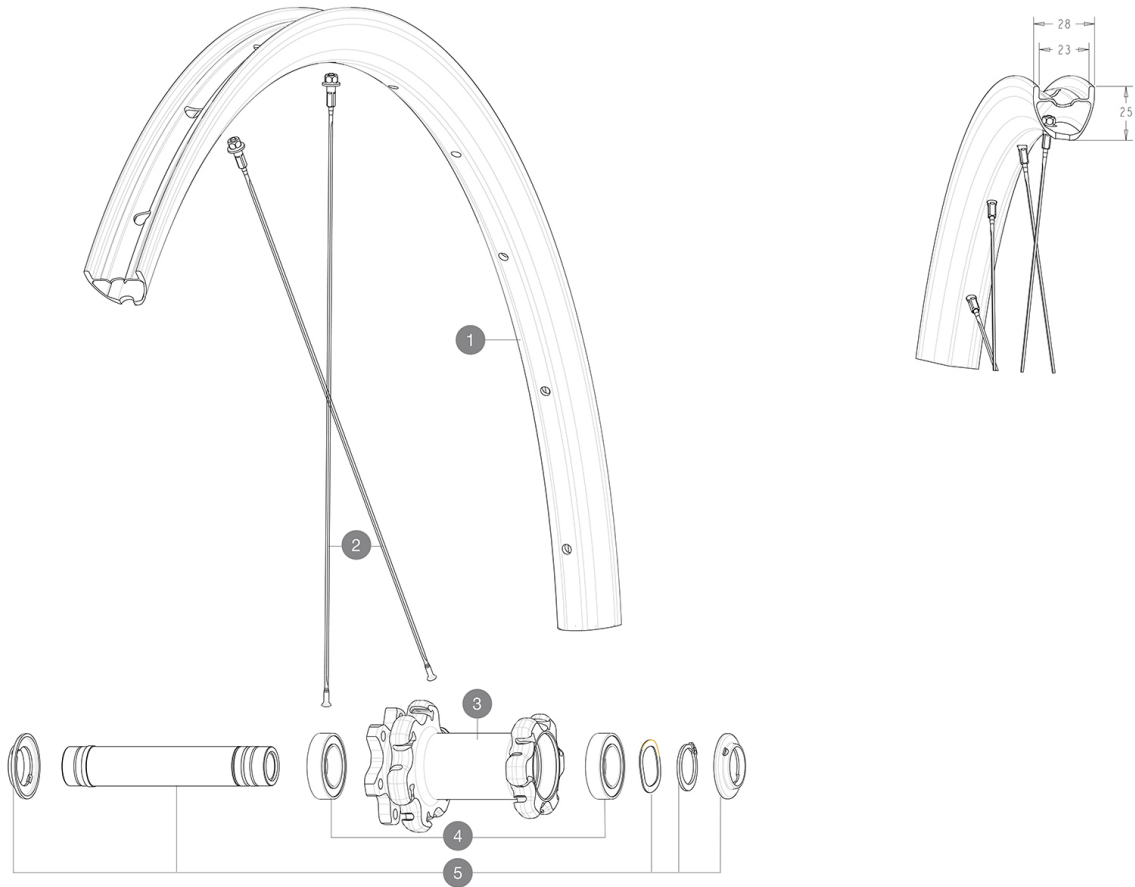

MAVIC ALLROAD PRO CARBON SL DISC EBM

1
2021
FRONT

REFERENZEN RÄDER

RIMS

&NBSP;:

- | | | |
|---|----------|---|
| 1 | V4092410 | Kit Front rim EBM Allroad Pro Carbon SL while stock lasts |
| | V2620101 | UST RIM TAPE 25mm (for 21-24mm wide rim) |

SPOKES

- | | | |
|---|----------|--|
| 2 | V3821801 | KIT 12 FRIT/REAR CROSSMAX PRO CARBON 29" EXTRA FLAT SPOKE 29 |
|---|----------|--|

HUB SHELLS

- | | | |
|---|----------|--|
| 3 | N/A | NABENKÖRPER |
| 4 | V2500901 | KIT BEARINGS 18x30x7 + WAVED WASHER + CLIP |
| 5 | V2375501 | Kit QRM auto front axle 100x12/15mm D6T |