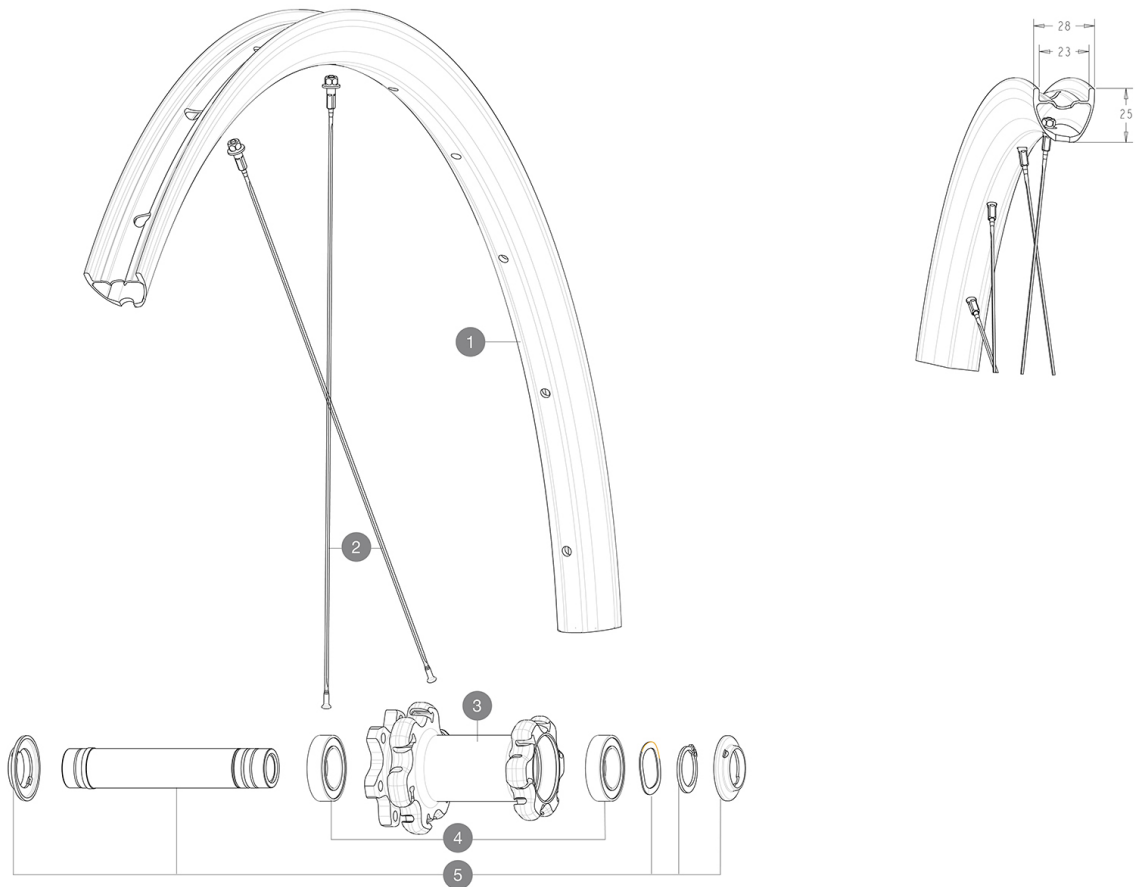

REFERENCES WHEELS

RIMS

&NBSP;:

1	V4092410	Kit Front rim EBM Allroad Pro Carbon SL while stock lasts
	V2620101	UST RIM TAPE 25mm (for 21-24mm wide rim)

SPOKES

2	V3821801	KIT 12 FRIT/REAR CROSSMAX PRO CARBON 29" EXTRA FLAT SPOKE 29
----------	----------	--

HUB SHELLS

3	N/A	HUB BODY
4	V2500901	KIT BEARINGS 18x30x7 + WAVED WASHER + CLIP
5	V2375501	Kit QRM auto front axle 100x12/15mm D6T

MAVIC *ALLROAD PRO CARBON SL DISC EBM*

Specifications

VERSIONS

• Freewheel : Shimano/Sram

WHEEL WEIGHTS