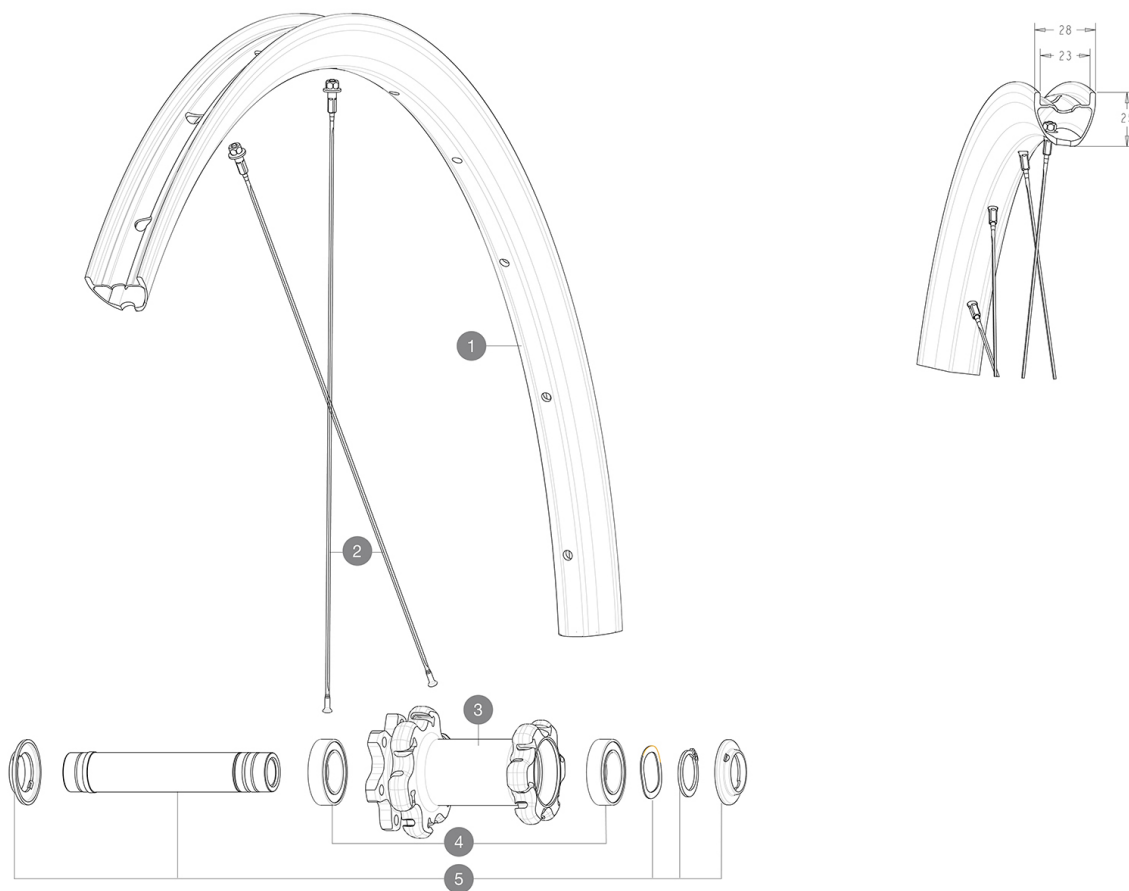

REFERENCES WHEELS

RIMS

&NBSP;:

1	V4092410	Kit Front rim EBM Allroad Pro Carbon SL while stock lasts
	V2620101	UST RIM TAPE 25mm (for 21-24mm wide rim)

SPOKES

2	V3821801	KIT 12 FRIT/REAR CROSSMAX PRO CARBON 29" EXTRA FLAT SPOKE 29
----------	----------	--

HUB SHELLS

3	N/A	HUB BODY
4	V2500901	KIT BEARINGS 18x30x7 + WAVED WASHER + CLIP
5	V2375501	Kit QRM auto front axle 100x12/15mm D6T

MAVIC ***ALLROAD PRO CARBON SL DISC EBM******Specifications*****VERSIONS**

• Freewheel : Shimano/Sram

WHEEL WEIGHTS