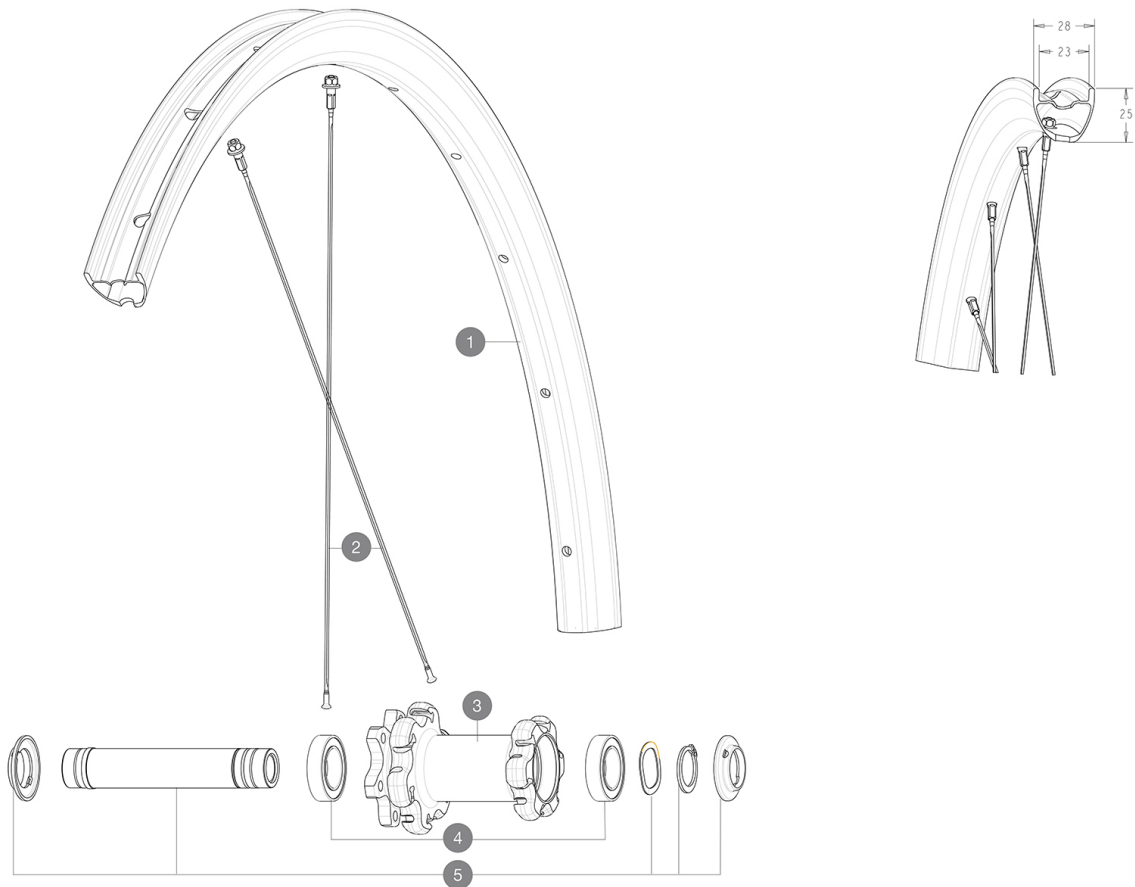

REFERENCES WHEELS

**RIMS**

&NBSP;:

<b>1</b>	V4092410	Kit Front rim EBM Allroad Pro Carbon SL while stock lasts
	V2620101	UST RIM TAPE 25mm (for 21-24mm wide rim)

**SPOKES**

<b>2</b>	V3821801	KIT 12 FRIT/REAR CROSSMAX PRO CARBON 29" EXTRA FLAT SPOKE 29
----------	----------	--

**HUB SHELLS**

<b>3</b>	N/A	HUB BODY
<b>4</b>	V2500901	KIT BEARINGS 18x30x7 + WAVED WASHER + CLIP
<b>5</b>	V2375501	Kit QRM auto front axle 100x12/15mm D6T

**MAVIC** ***ALLROAD PRO CARBON SL DISC EBM******Specifications*****VERSIONS**

• Freewheel : Shimano/Sram

**WHEEL WEIGHTS**