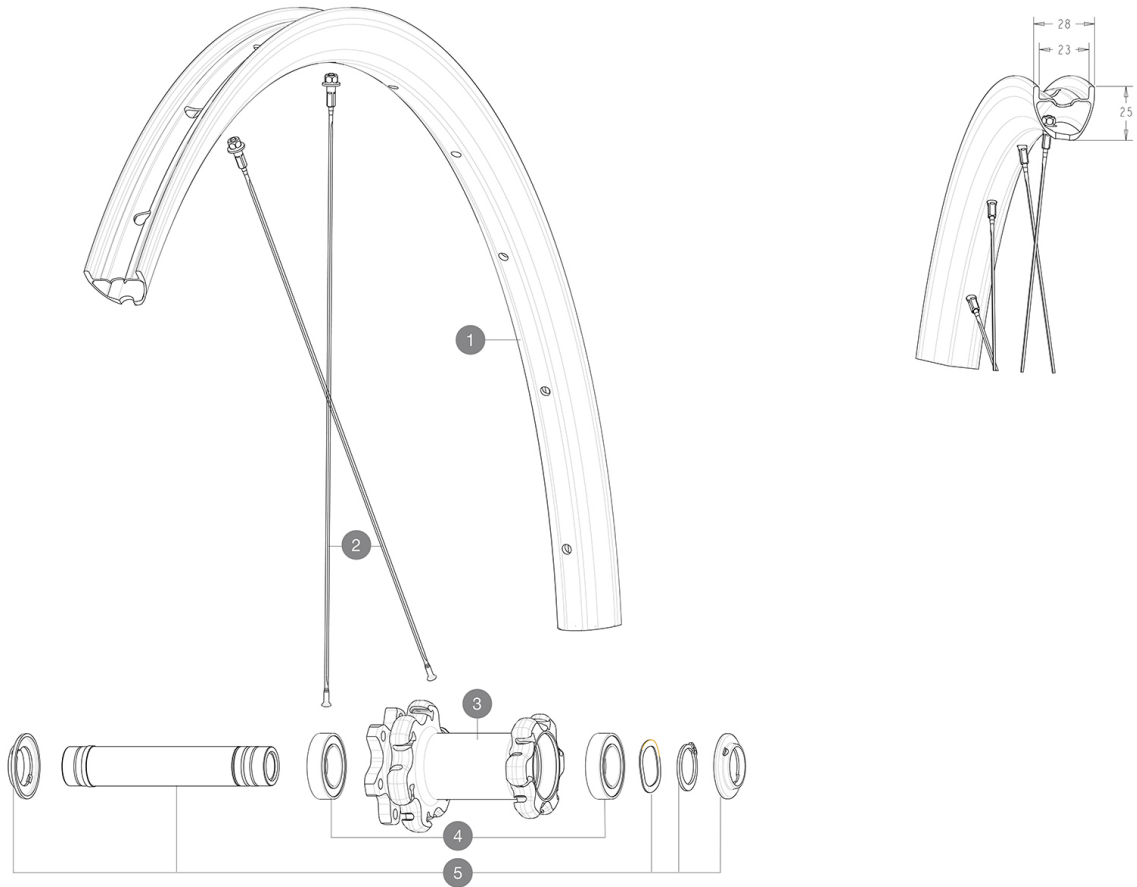

# MAVIC ALLROAD PRO CARBON SL DISC EBM

1  
2021  
FRONT

## REFERENCES WHEELS

### HUB SHELLS

- |   |          |  |
|---|----------|--|
| 3 | N/A      | HUB BODY                                   |
| 4 | V2500901 | KIT BEARINGS 18x30x7 + WAVED WASHER + CLIP |
| 5 | V2375501 | Kit QRM auto front axle 100x12/15mm D6T    |

### **WHEEL WEIGHTS**