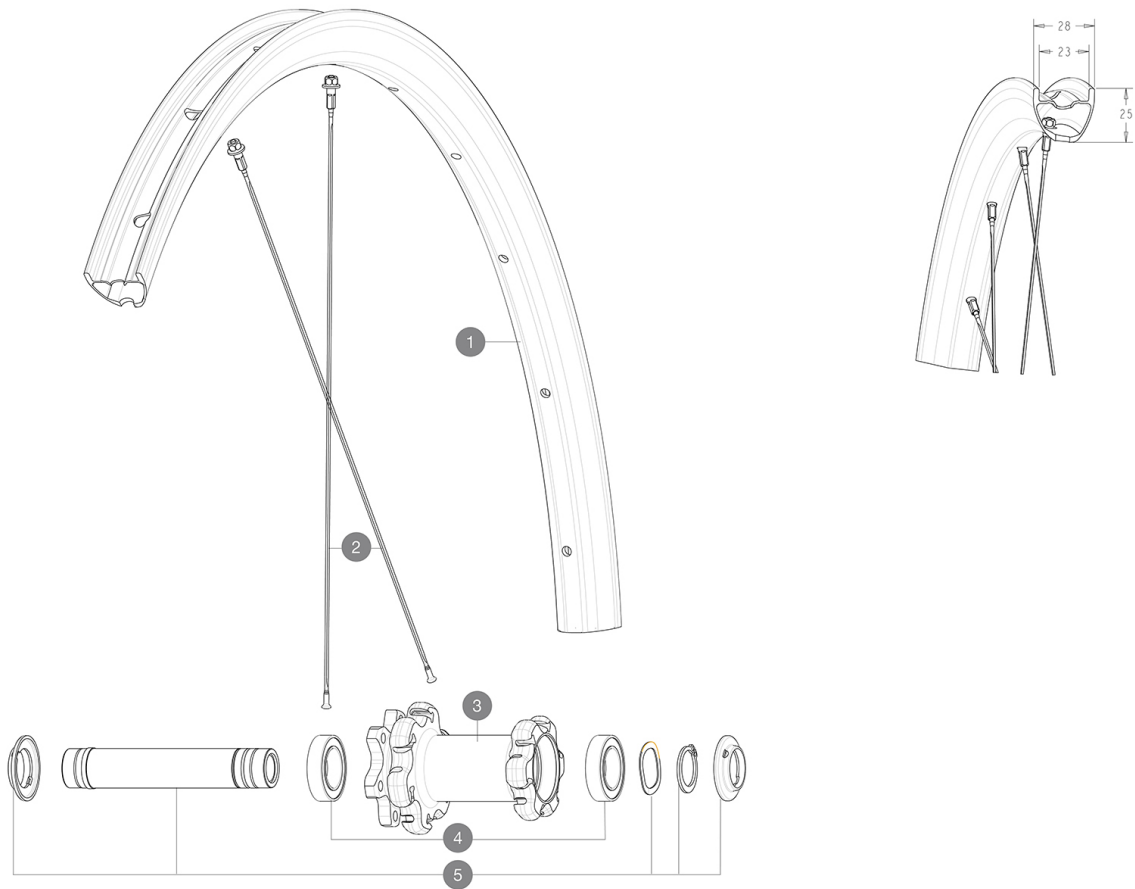

RUEDAS REFERENCIAS

RIMS

&NBSP;:

1	V4092410	Kit Front rim EBM Allroad Pro Carbon SL while stock lasts
	V2620101	UST RIM TAPE 25mm (for 21-24mm wide rim)

SPOKES

2	V3821801	KIT 12 FRIT/REAR CROSSMAX PRO CARBON 29" EXTRA FLAT SPOKE 29
---	----------	--

HUB SHELLS

3	N/A	CUERPO DE BUJE
4	V2500901	KIT BEARINGS 18x30x7 + WAVED WASHER + CLIP
5	V2375501	Kit QRM auto front axle 100x12/15mm D6T

MAVIC **ALLROAD PRO CARBON SL DISC EBM****Specifications****VERSIONS**

• Freewheel : Shimano/Sram

PESOS DE RUEDAS