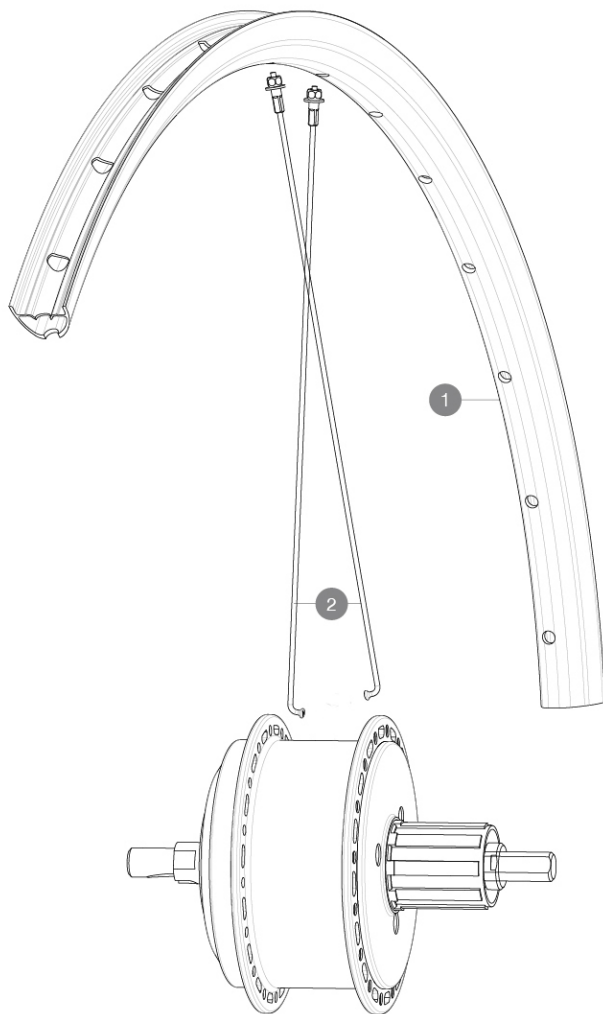

REFERENZEN RÄDER

**RIMS**

&NBSP;:

<b>1</b>	V4092513	Kit Rear rim EBM Allroad Pro Carbon SL while stock lasts
	V2620101	UST RIM TAPE 25mm (for 21-24mm wide rim)

**SPOKES**

<b>2</b>	V3667701	Kit 16 DS round Jbent spokes 251mm Aksium Elite UST Disc EBM
----------	----------	--

# ***ALLROAD PRO CARBON SL DISC EBM***

2021

REAR

### **RADGEWICHTE**