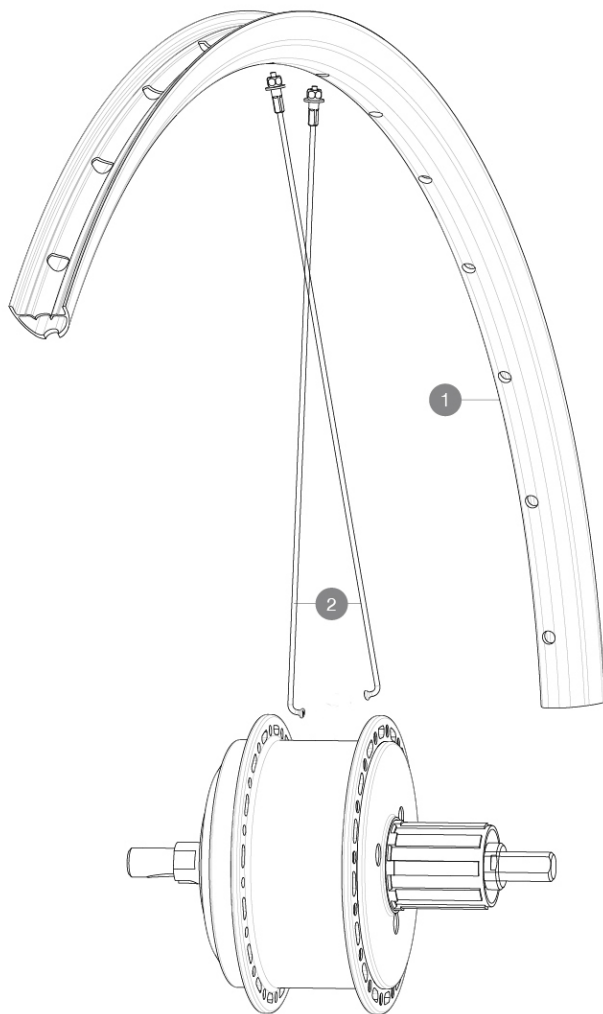

REFERENZEN RÄDER

**RIMS**

&NBSP;:

1	V4092513	Kit Rear rim EBM Allroad Pro Carbon SL while stock lasts
	V2620101	UST RIM TAPE 25mm (for 21-24mm wide rim)

**SPOKES**

2	V3667701	Kit 16 DS round Jbent spokes 251mm Aksium Elite UST Disc EBM
---	----------	--

# ALLROAD PRO CARBON SL DISC EBM

2

2021

REAR

### VERSIONS

• Freewheel : Shimano/Sram

### RADGEWICHTE