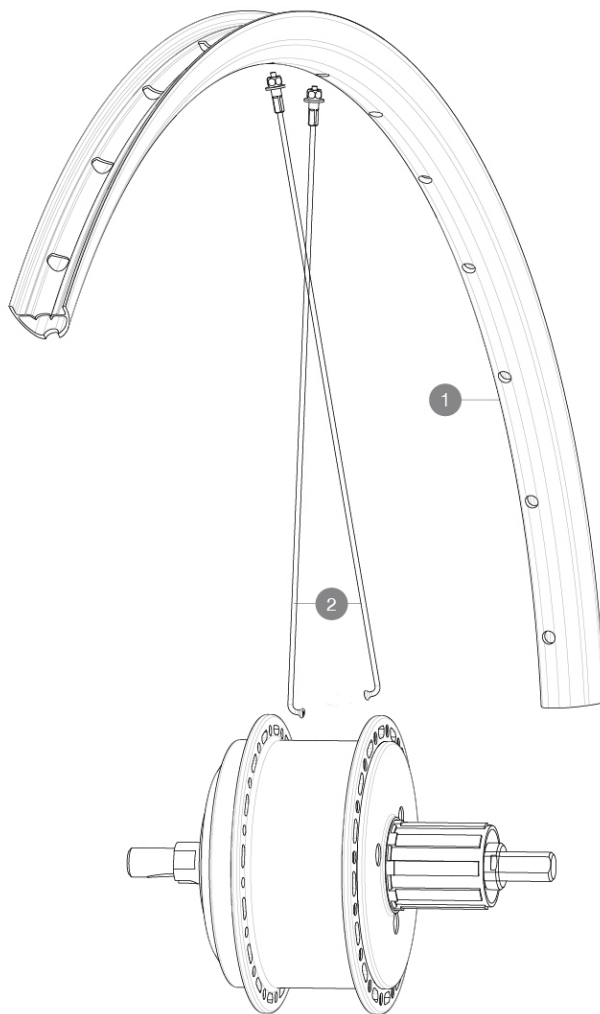

REFERENZEN RÄDER

RIMS

&NBSP;:

1	V4092513	Kit Rear rim EBM Allroad Pro Carbon SL while stock lasts
	V2620101	UST RIM TAPE 25mm (for 21-24mm wide rim)

SPOKES

2	V3667701	Kit 16 DS round Jbent spokes 251mm Aksium Elite UST Disc EBM
---	----------	--

ALLROAD PRO CARBON SL DISC EBM

Specifications

VERSIONS

• Freewheel : Shimano/Sram

RADGEWICHTE