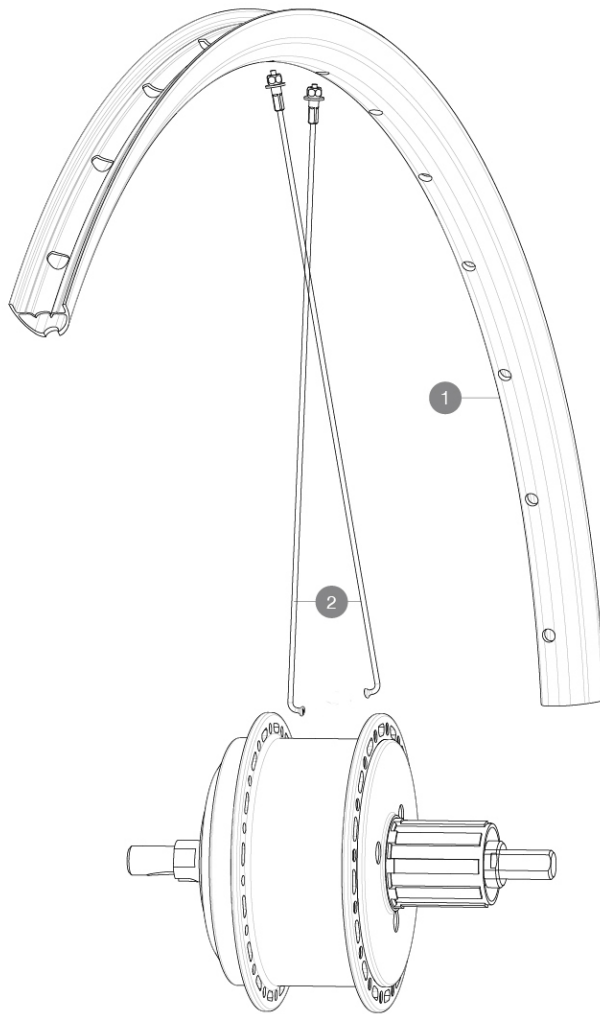

REFERENCES WHEELS

RIMS

&NBSP;:

1	V4092513	Kit Rear rim EBM Allroad Pro Carbon SL while stock lasts
	V2620101	UST RIM TAPE 25mm (for 21-24mm wide rim)

SPOKES

2	V3667701	Kit 16 DS round Jbent spokes 251mm Aksium Elite UST Disc EBM
----------	----------	--

MAVIC **ALLROAD PRO CARBON SL DISC EBM**2021
REAR**Specifications****VERSIONS**

• Freewheel : Shimano/Sram

WHEEL WEIGHTS