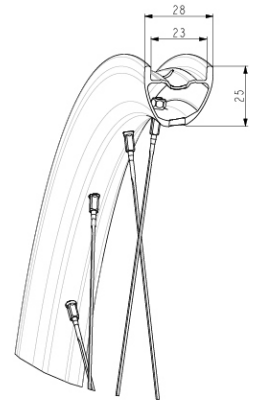

REFERENCES WHEELS

RIMS

&NBSP;:

1	V4092513	Kit Rear rim EBM Allroad Pro Carbon SL while stock lasts
	V2620101	UST RIM TAPE 25mm (for 21-24mm wide rim)

SPOKES

2	V3667701	Kit 16 DS round Jbent spokes 251mm Aksium Elite UST Disc EBM
----------	----------	--

MAVIC **ALLROAD PRO CARBON SL DISC EBM**2021
REAR**Specifications****VERSIONS**

• Freewheel : Shimano/Sram

WHEEL WEIGHTS