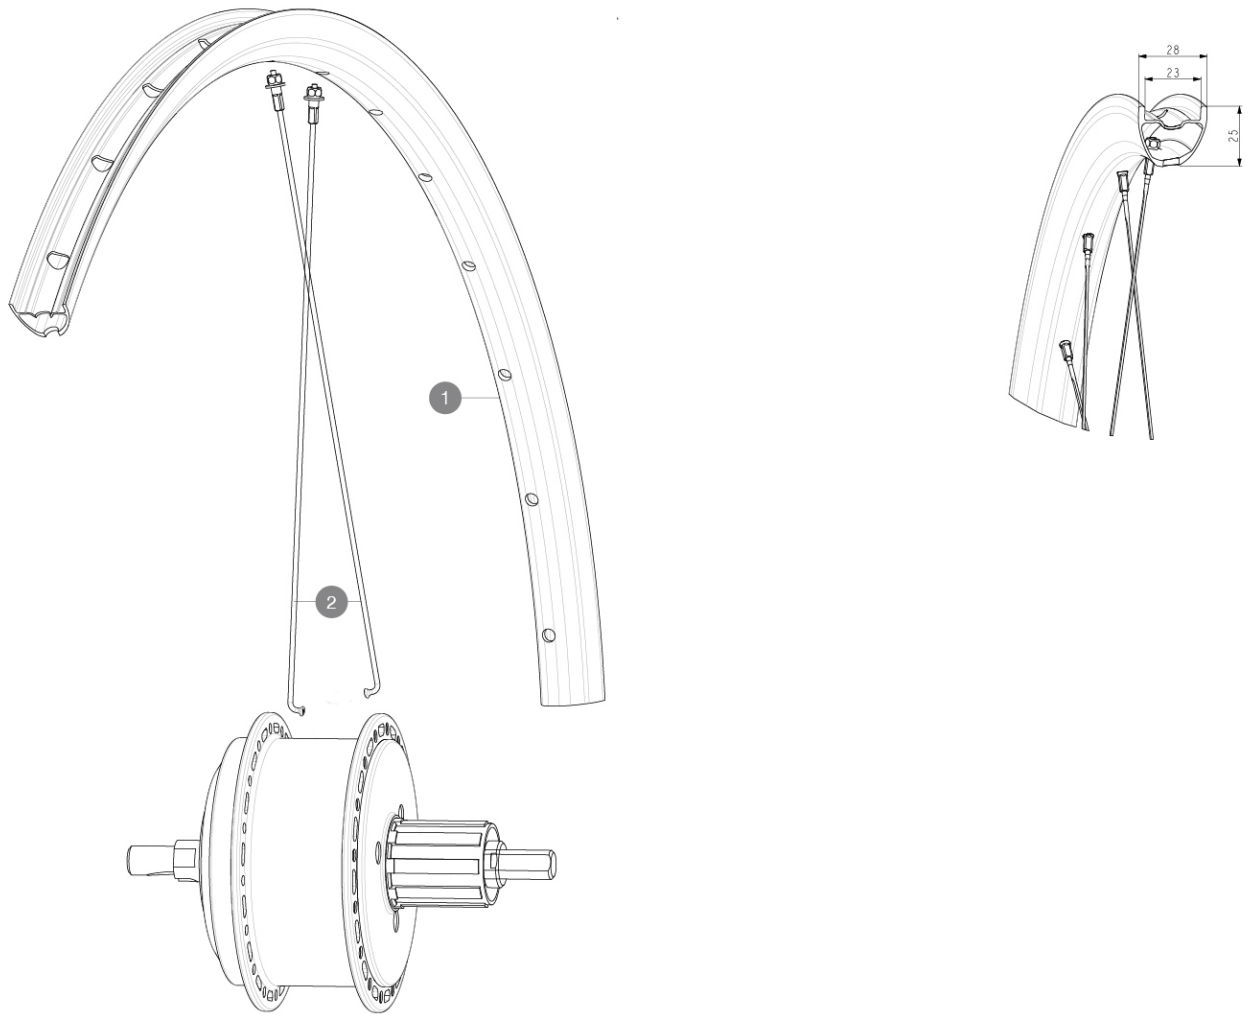

REFERENCES WHEELS

RIMS

&NBSP;:

1	V4092513	Kit Rear rim EBM Allroad Pro Carbon SL while stock lasts
	V2620101	UST RIM TAPE 25mm (for 21-24mm wide rim)

SPOKES

2	V3667701	Kit 16 DS round Jbent spokes 251mm Aksium Elite UST Disc EBM
---	----------	--

ALLROAD PRO CARBON SL DISC EBM

2021

REAR

Specifications

VERSIONS

• Freewheel : Shimano/Sram

WHEEL WEIGHTS