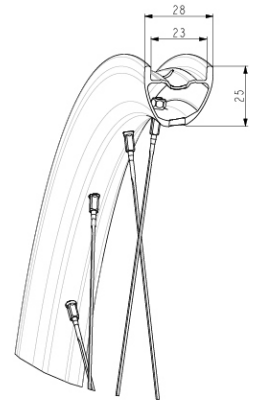

REFERENCES WHEELS

**RIMS**

&NBSP;:

1	V4092513	Kit Rear rim EBM Allroad Pro Carbon SL while stock lasts
	V2620101	UST RIM TAPE 25mm (for 21-24mm wide rim)

**SPOKES**

2	V3667701	Kit 16 DS round Jbent spokes 251mm Aksium Elite UST Disc EBM
---	----------	--

# ***ALLROAD PRO CARBON SL DISC EBM***

2021

REAR

### **WHEEL WEIGHTS**