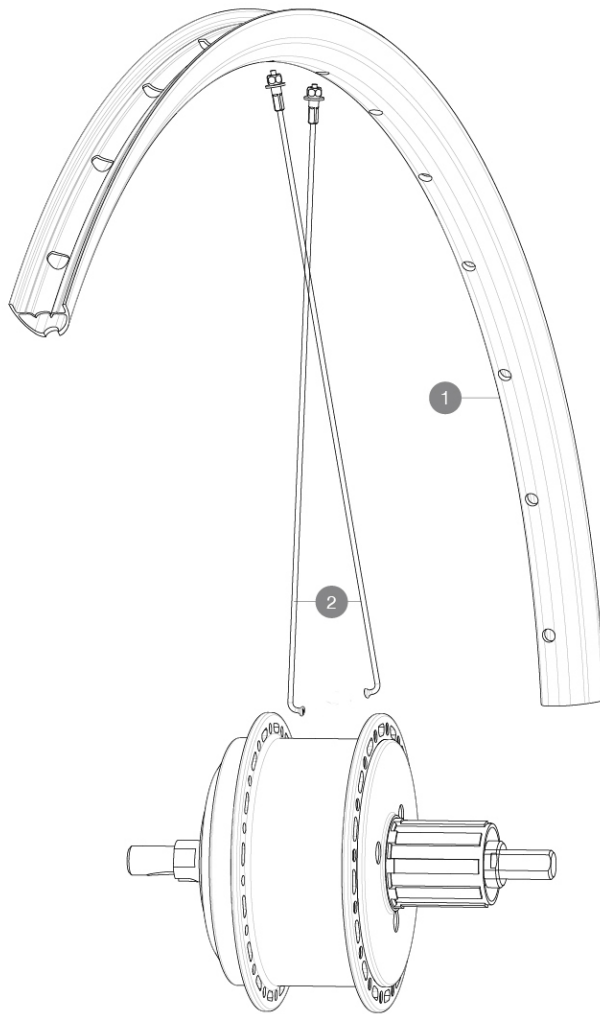

REFERENCES WHEELS

**RIMS**

&NBSP;:

1	V4092513	Kit Rear rim EBM Allroad Pro Carbon SL while stock lasts
	V2620101	UST RIM TAPE 25mm (for 21-24mm wide rim)

**SPOKES**

2	V3667701	Kit 16 DS round Jbent spokes 251mm Aksium Elite UST Disc EBM
---	----------	--

# ***ALLROAD PRO CARBON SL DISC EBM***

2021

REAR

### **VERSIONS**

• Freewheel : Shimano/Sram

### **WHEEL WEIGHTS**