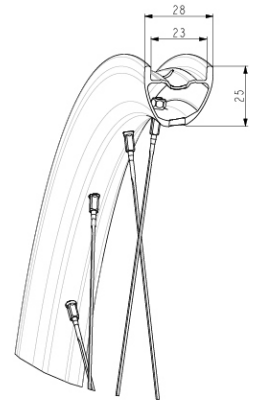

REFERENCES WHEELS

**RIMS**

&NBSP;:

<b>1</b>	V4092513	Kit Rear rim EBM Allroad Pro Carbon SL while stock lasts
	V2620101	UST RIM TAPE 25mm (for 21-24mm wide rim)

**SPOKES**

<b>2</b>	V3667701	Kit 16 DS round Jbent spokes 251mm Aksium Elite UST Disc EBM
----------	----------	--

# ***ALLROAD PRO CARBON SL DISC EBM***

2021

REAR

### **WHEEL WEIGHTS**