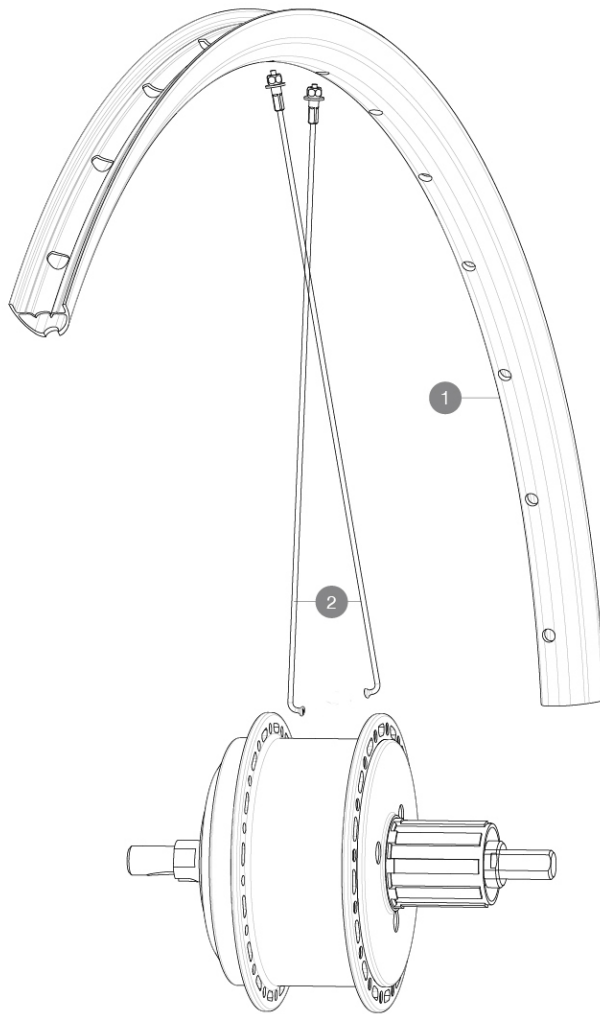

REFERENCES WHEELS

**RIMS**

&NBSP;:

<b>1</b>	V4092513	Kit Rear rim EBM Allroad Pro Carbon SL while stock lasts
	V2620101	UST RIM TAPE 25mm (for 21-24mm wide rim)

**SPOKES**

<b>2</b>	V3667701	Kit 16 DS round Jbent spokes 251mm Aksium Elite UST Disc EBM
----------	----------	--

# ***ALLROAD PRO CARBON SL DISC EBM***

2021

REAR

### **VERSIONS**

• Freewheel : Shimano/Sram

### **WHEEL WEIGHTS**