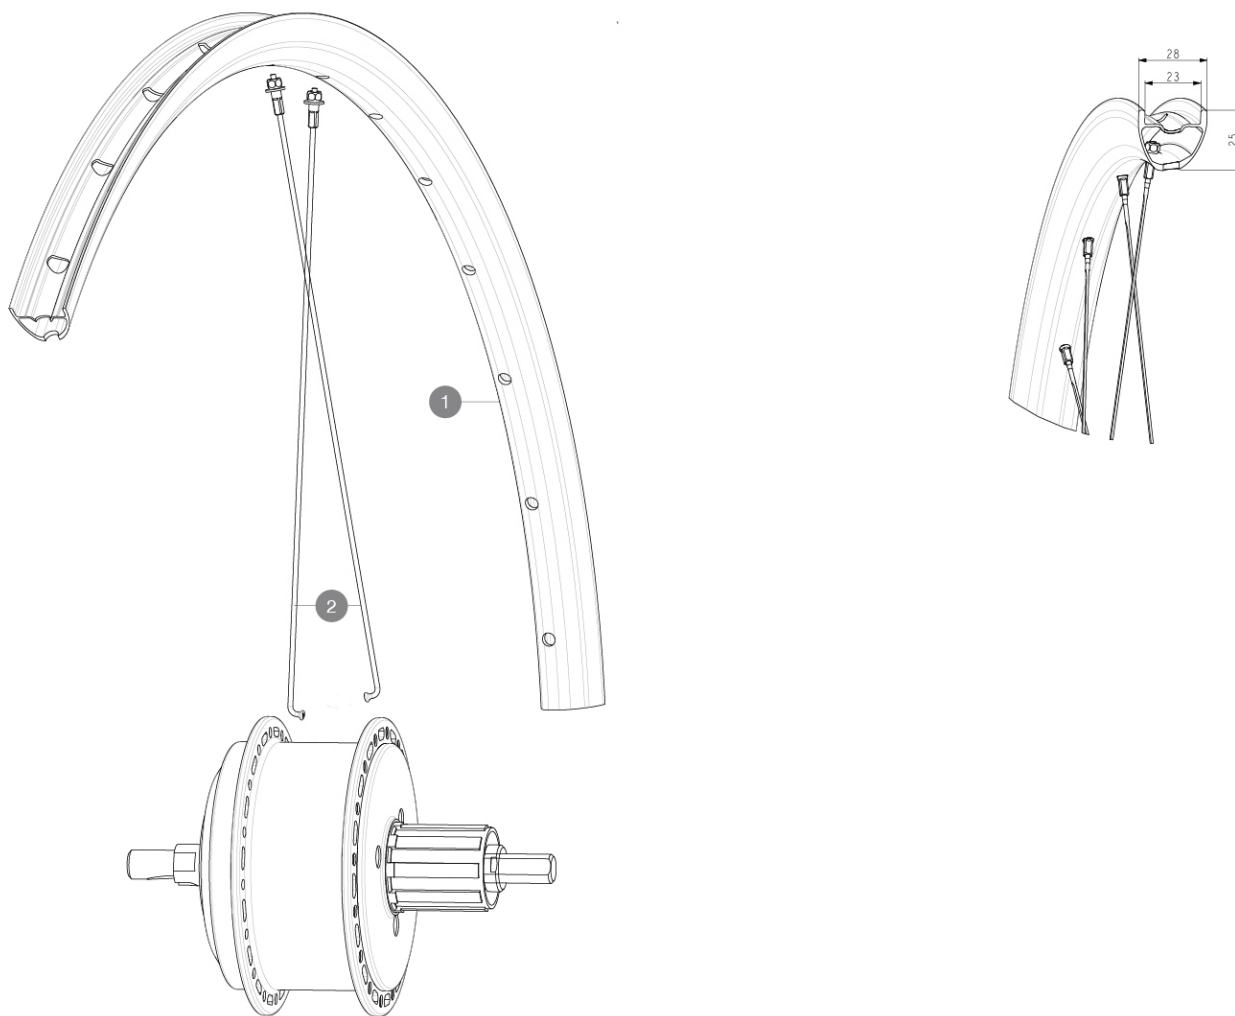

REFERENCES WHEELS

RIMS

&NBSP;:

1	V4092513	Kit Rear rim EBM Allroad Pro Carbon SL while stock lasts
	V2620101	UST RIM TAPE 25mm (for 21-24mm wide rim)

SPOKES

2	V3667701	Kit 16 DS round Jbent spokes 251mm Aksium Elite UST Disc EBM
----------	----------	--

ALLROAD PRO CARBON SL DISC EBM

2021

REAR

Specifications

VERSIONS

• Freewheel : Shimano/Sram

WHEEL WEIGHTS