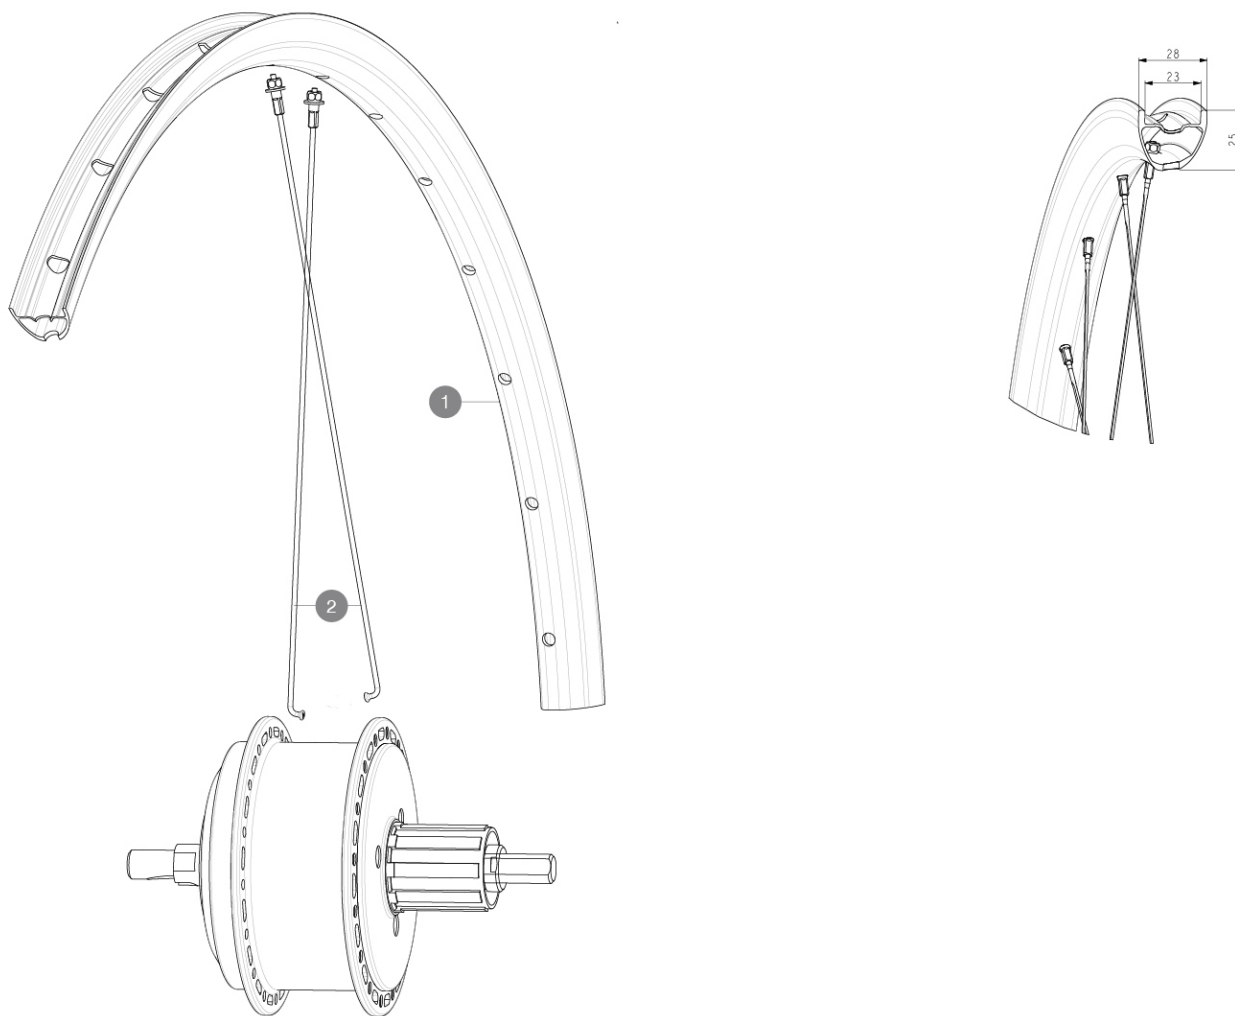

RUEDAS REFERENCIAS

RIMS

&NBSP;:

1	V4092513	Kit Rear rim EBM Allroad Pro Carbon SL while stock lasts
	V2620101	UST RIM TAPE 25mm (for 21-24mm wide rim)

SPOKES

2	V3667701	Kit 16 DS round Jbent spokes 251mm Aksium Elite UST Disc EBM
---	----------	--

MAVIC **ALLROAD PRO CARBON SL DISC EBM**2021
REAR**Specifications****VERSIONS**

• Freewheel : Shimano/Sram

PESOS DE RUEDAS