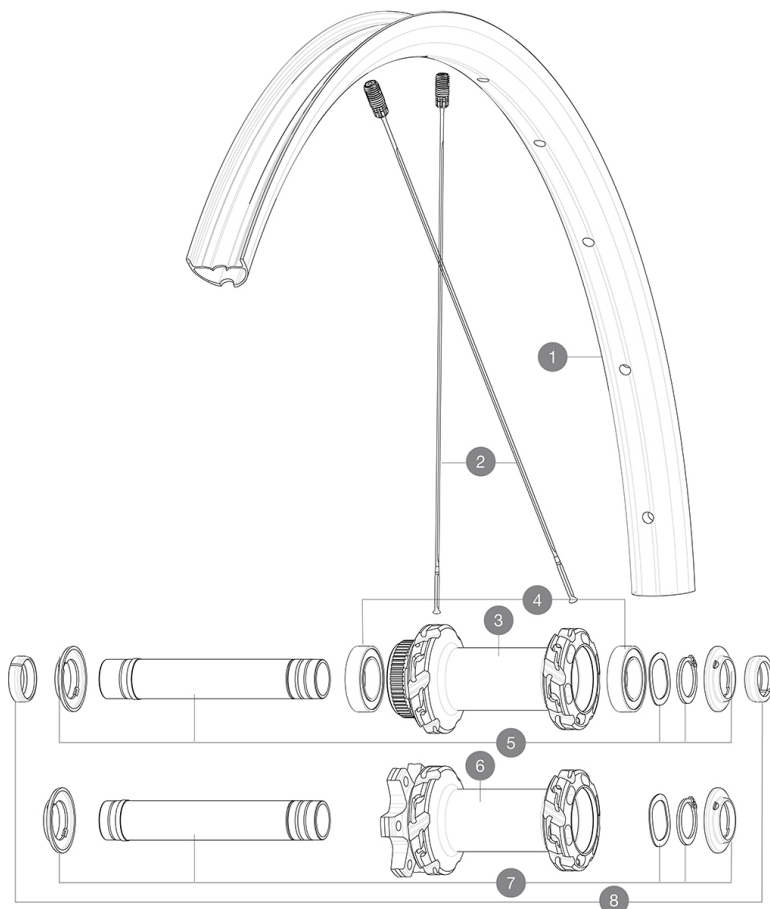

REFERENCES WHEELS

F90452 CROSSMAX SL 29

F91952 CROSSMAX SL 29

RIMS

&NBSP;:

1	V3765715	Kit Front/Rear rim Crossmax SL 21 29"
---	----------	---------------------------------------

SPOKES

2	V2388301	Kit 12 Front/Rear Crossmax SL/SLS/XL/XLS 29" butted spoke 2
---	----------	---

HUB SHELLS

3	N/A	HUB BODY
4	V2500901	KIT BEARINGS 18x30x7 + WAVED WASHER + CLIP
5	V2375601	Kit 110mm axle QRM auto MTB from 2019 DCL
6	N/A	HUB BODY
7	V2372401	KIT 110mm AXLE QRM AUTO MTB > 2019

OPTIONS

V2374401	TORQUE CAPS 15*31 Adapter MTB QRM Auto > 2019 Frt HUB
----------	---

ADAPTERS

8	V2372501	15mm MTB Axle Cap QRM Auto From 2019
	99694101	ADAPTER Ft 15 to 9mm QR

MAVIC CROSSMAX SL 29

2021
FRONT

DELIVERED WITH

UST valve and accessories (129 838 01)	
Multifonction adjustment wrench (delivered with rear wheel) (325 423 01)	
2 replacement spokes with each wheel	
Fore adjustment wrench	

SPOKES

- **Material** : steel
- **Shape** : straight pull, flat, double butted
- **Nipples** : Fore integrated aluminum
- **Count** : 24 front and rear
- **Lacing** : front and rear crossed 2, contactless