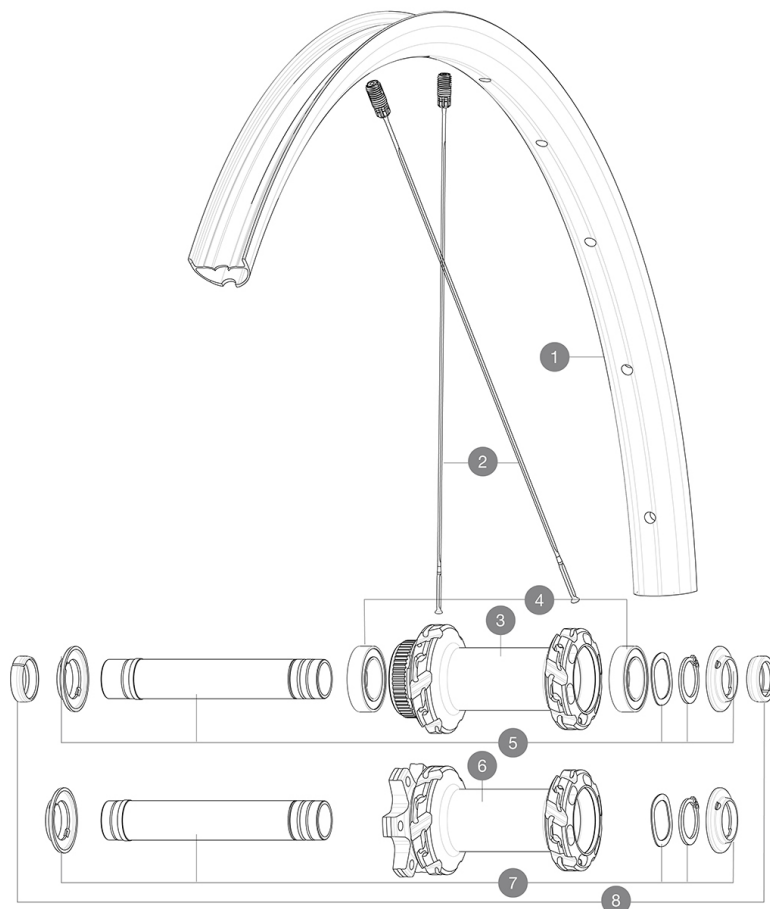

ASTM CATEGORY 3 : CROSS COUNTRY

For a longer longevity of the wheel, Mavic recommends that the total weight supported by the wheels doesn't exceed 120kg, bike included

Recommended tyre sizes: 50mm to 76mm (2.0" to 3.0")

REFERENCES WHEELS

F90452 CROSSMAX SL 29

F91952 CROSSMAX SL 29

RIMS

&NBSP;:

1	V3765715	Kit Front/Rear rim Crossmax SL 21 29"
---	----------	---------------------------------------

SPOKES

2	V2388301	Kit 12 Front/Rear Crossmax SL/SLS/XL/XLS 29" butted spoke 2
---	----------	---

HUB SHELLS

3	N/A	HUB BODY
4	V2500901	KIT BEARINGS 18x30x7 + WAVED WASHER + CLIP
5	V2375601	Kit 110mm axle QRM auto MTB from 2019 DCL
6	N/A	HUB BODY
7	V2372401	KIT 110mm AXLE QRM AUTO MTB > 2019

OPTIONS

V2374401	TORQUE CAPS 15*31 Adapter MTB QRM Auto > 2019 Frt HUB
----------	---

ADAPTERS

8	V2372501	15mm MTB Axle Cap QRM Auto From 2019
	99694101	ADAPTER Ft 15 to 9mm QR

DELIVERED WITH

UST valve and accessories (129 838 01)	
Multifonction adjustment wrench (delivered with rear wheel) (325 423 01)	
2 replacement spokes with each wheel	
Fore adjustment wrench	