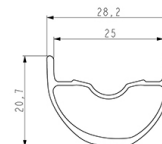

ASTM CATEGORY 3 : CROSS COUNTRY

For a longer longevity of the wheel, Mavic recommends that the total weight supported by the wheels doesn't exceed 120kg, bike included

Recommended tyre sizes: 50mm to 76mm (2.0" to 3.0")

REFERENCES WHEELS

F90452 CROSSMAX SL 29

F91952 CROSSMAX SL 29

RIMS

&NBSP;:

1	V3765715	Kit Front/Rear rim Crossmax SL 21 29"
---	----------	---------------------------------------

SPOKES

2	V2388301	Kit 12 Front/Rear Crossmax SL/SLS/XL/XLS 29" butted spoke 2
---	----------	---

WHEEL HUB

Hub available with 6-bolt or center lock (R) brake rotors

- **Axles** : Front 15X110 Boost ; Rear 12X148 Boost

Infinity Hub

Instant Drive 360

VERSIONS

- **Disc standard** : 6 Bolts or Center Lock (R)
- **Hub width** : Boost only (front 110, rear 148)
- **Freewheel** : SRAM XD, Shimano HG9, Shimano Micro-Spline

WHEEL WEIGHTS

785