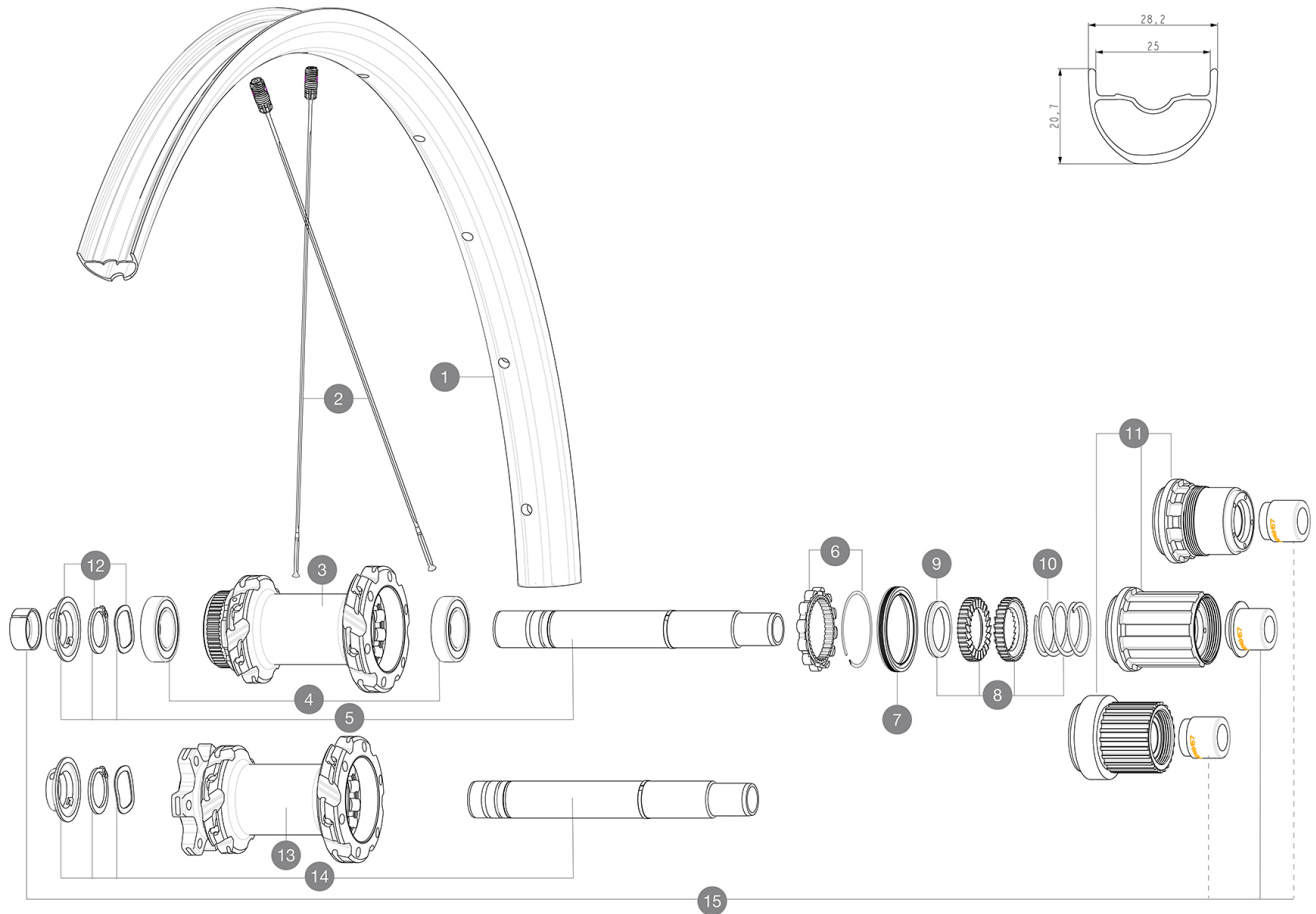

ASTM 3 : 50mm 76mm (2.0" 3.0")
120

参照ホイール

R37042	CROSSMAX SL 29	R39142	CROSSMAX SL 29
R38052	CROSSMAX SL 29		

RIMS

&NBSP;:

1	V3765715	Kit Front/Rear rim Crossmax SL 21 29"
---	----------	---------------------------------------

SPOKES

2	V2388301	Kit 12 Front/Rear Crossmax SL/SLS/XL/XLS 29" butted spoke 2
---	----------	---

HUB SHELLS

3	N/A	HUB BODY
4	M40076	HUB BEARINGS 17x30x7 6903 x 2
5	V2375701	Kit ID360 148 DCL axle with circlip
6	V2252701	KIT ID360 INSERT SHAPED EAR LOBE > 2017
7	V2251601	ID360 SEAL + GREASE
8	V2375201	KIT ID360 24 TEETH 2 RATCHET + MTB SPRING + PAD (specific)
9	V2375401	KIT ID360 MTB 24T 3 NOISE REDUCING PADS
10	V2372901	KIT 3 ID360 MTB SPRINGS
11	V3740101	XD MTB Freewheel Body ID360
11	V3990101	MicroSpline MTB Freewheel Body ID360
11	V3780101	HG9 Alloy MTB Freewheel Body ID360
12	V2373001	KIT ADJUST. SYSTEM QRM AUTO ID360 for 17x30x7 bearing
13	N/A	HUB BODY
14	V2372201	KIT ID360 148 D6T AXLE WITH CLIP

OPTIONS

8	V2372801	KIT ID360 2x40 TEETH RATCHETS + MTB SPRING + GREASE + PAD
---	----------	---

ADAPTERS

15	V2510701	ID360 EVO REAR AXLE ADAPTERS 12x142mm DCL & D6T
	V2510801	ID360 EVO REAR AXLE ADAPTERS 9x135mm DCL & D6T

ホイールの重み
910