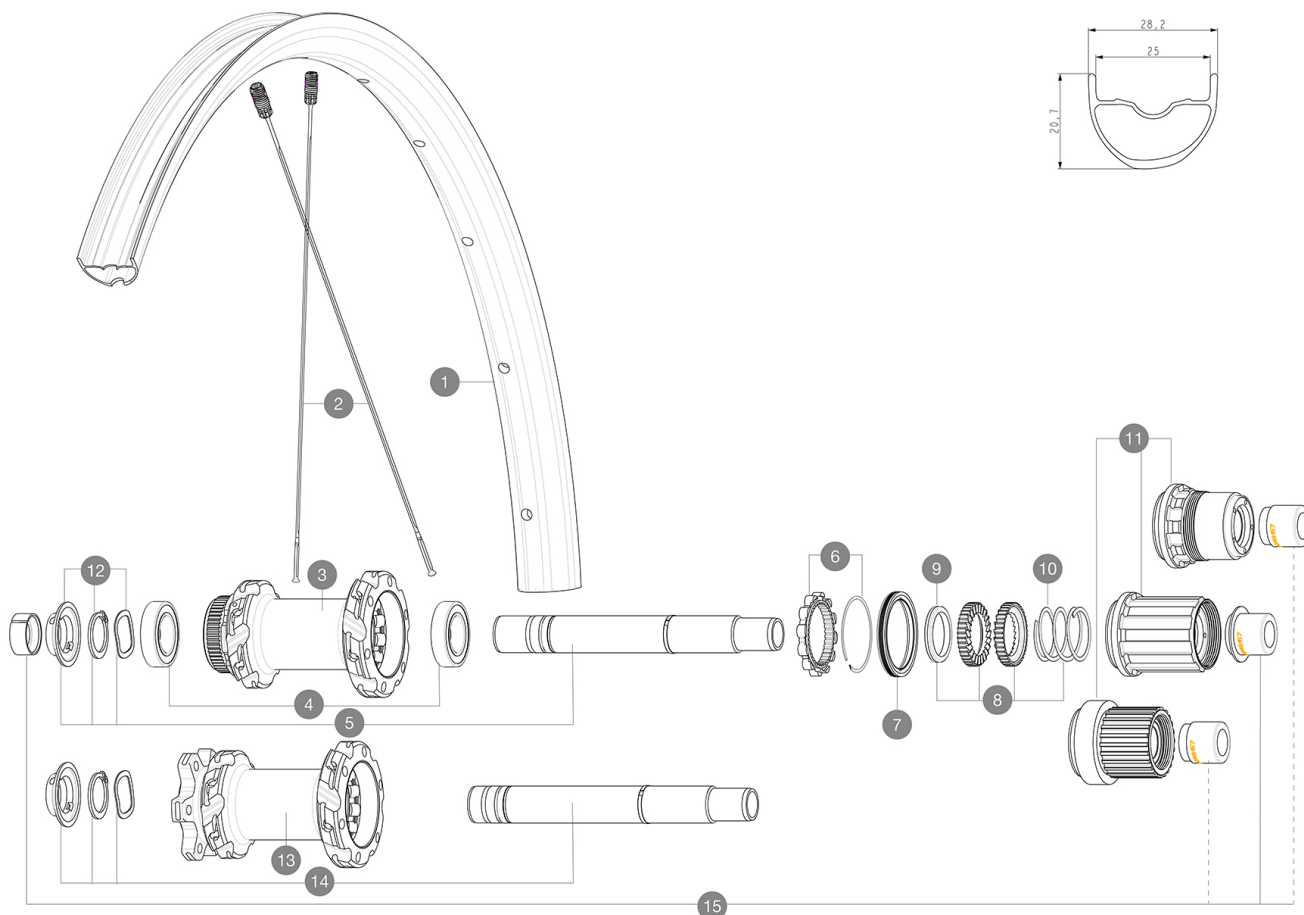

## REFERENCES WHEELS

R37042	CROSSMAX SL 29	R39142	CROSSMAX SL 29
R38052	CROSSMAX SL 29		

## RIMS

&NBSP;:

1	V3765715	Kit Front/Rear rim Crossmax SL 21 29"
---	----------	---------------------------------------

### SPOKES

- **Material** : steel
- **Shape** : straight pull, flat, double butted
- **Nipples** : Fore integrated aluminum
- **Count** : 24 front and rear
- **Lacing** : front and rear crossed 2, contactless

### WHEEL WEIGHTS

910