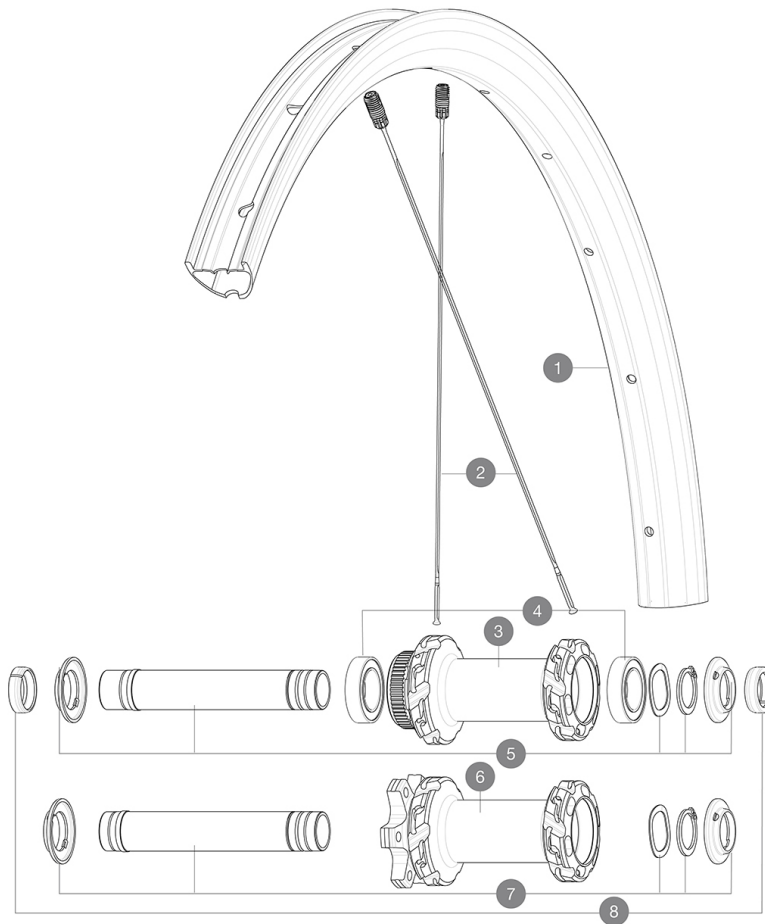

MAVIC Crossmax Carbon SL R 29

2021
FRONT

ASTM CATEGORY 3 : CROSS COUNTRY

For a longer longevity of the wheel, Mavic recommends that the total weight supported by the wheels doesn't exceed 120kg, bike included

Recommended tyre sizes: 50mm to 76mm (2.0" to 3.0")

REFERENZEN RÄDER

F90432 Xmax Carbon SLR 29Ft Bst*

F91762

Xmax Carbon SLR 29DCL Ft Bst*

RIMS

&NBSP;:

1	V3765615	Kit Front/Rear rim Crossmax Carbon SLR 29" -while stock la
	V2700101	UST Tape 28mm for 25 to 27mm wide rims

SPOKES

2	V2388201	Kit 12 Front/Rear Crossmax Carbon SLR 29" flat spoke 289 +w
---	----------	---

HUB SHELLS

3	N/A	NABENKÖRPER
4	V2500901	KIT BEARINGS 18x30x7 + WAVED WASHER + CLIP
5	V2375601	Kit 110mm axle QRM auto MTB from 2019 DCL
6	N/A	NABENKÖRPER
7	V2372401	KIT 110mm AXLE QRM AUTO MTB > 2019

SPEICHEN

- **Material** : steel
- **Shape** : straight pull, flat, double butted
- **Nipples** : aluminum, ABS
- **Count** : 24 front and rear
- **Lacing** : front and rear crossed 2, contactless

RADNABE