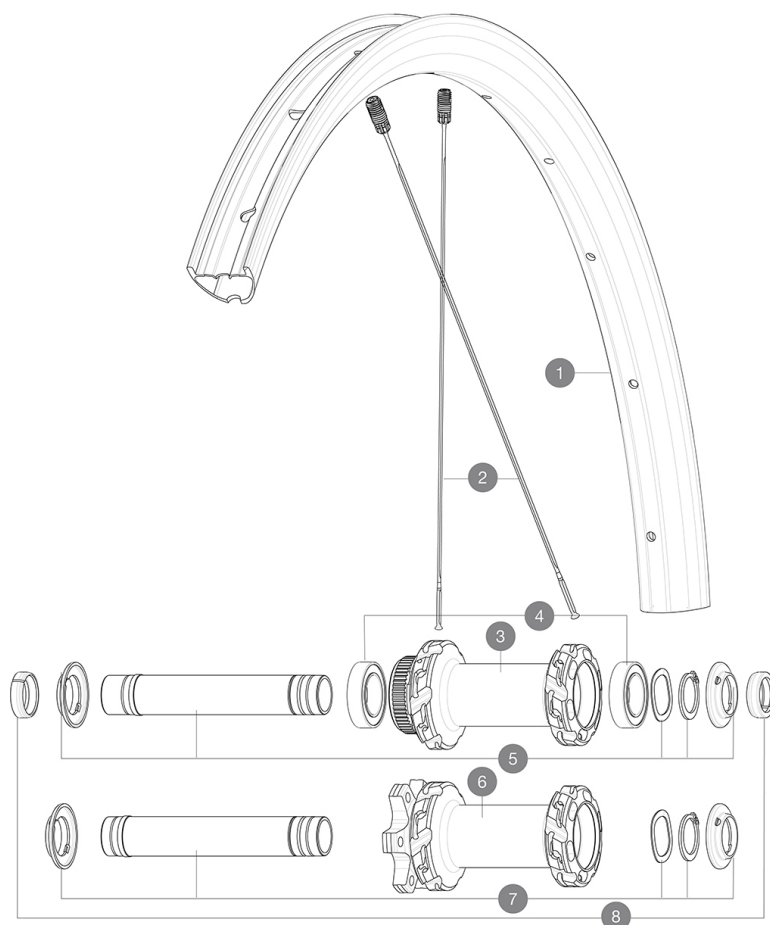

## REFERENCES WHEELS

F90432 Xmax Carbon SLR 29Ft Bst\*

F91762 Xmax Carbon SLR 29DCL Ft Bst\*

## RIMS

&amp;NBSP;:

1	V3765615	Kit Front/Rear rim Crossmax Carbon SLR 29" -while stock la
	V2700101	UST Tape 28mm for 25 to 27mm wide rims

## SPOKES

2	V2388201	Kit 12 Front/Rear Crossmax Carbon SLR 29" flat spoke 289 +w
---	----------	---

**SPOKES**

- **Material** : steel
- **Shape** : straight pull, flat, double butted
- **Nipples** : aluminum, ABS
- **Count** : 24 front and rear
- **Lacing** : front and rear crossed 2, contactless

**WHEEL HUB**