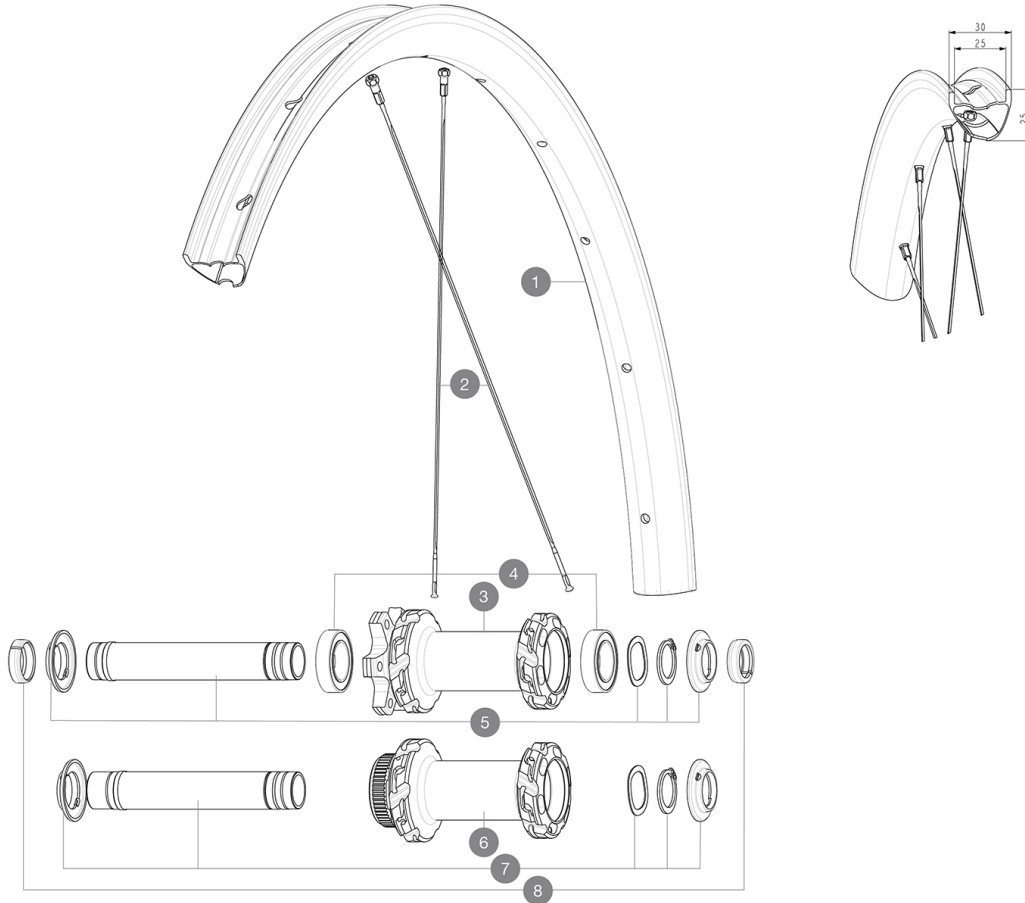

MAVIC **Crossmax Carbon SLR 29**

ASTM CATEGORY 3 : CROSS COUNTRY

For a longer longevity of the wheel, Mavic recommends that the total weight supported by the wheels doesn't exceed 150kg, bike included

Recommended tyre sizes: 50mm to 76mm (2.0" to 3.0")

REFERENCES WHEELS

F90432 Xmax Carbon SLR 29Ft Bst*

F91762 Xmax Carbon SLR 29DCL Ft Bst*

**RIMS**

&NBSP;:

1	V3765615	Kit Front/Rear rim Crossmax Carbon SLR 29" -while stock la
	V2700101	UST Tape 28mm for 25 to 27mm wide rims

SPOKES

2	V2388201	Kit 12 Front/Rear Crossmax Carbon SLR 29" flat spoke 289 +w
----------	----------	---

HUB SHELLS

3	N/A	HUB BODY
4	V2500901	KIT BEARINGS 18x30x7 + WAVED WASHER + CLIP
5	V2375601	Kit 110mm axle QRM auto MTB from 2019 DCL
6	N/A	HUB BODY
7	V2372401	KIT 110mm AXLE QRM AUTO MTB > 2019

SPOKES

- **Material** : steel
- **Shape** : straight pull, flat, double butted
- **Nipples** : aluminum, ABS
- **Count** : 24 front and rear
- **Lacing** : front and rear crossed 2, contactless

WHEEL HUB