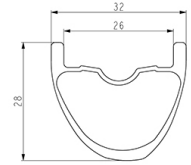

ASTM CATEGORY 3 : CROSS COUNTRY

For a longer longevity of the wheel, Mavic recommends that the total weight supported by the wheels doesn't exceed 150kg, bike included

Recommended tyre sizes: 50mm to 76mm (2.0" to 3.0")

REFERENZE RUOTE

F90432 Xmax Carbon SLR 29Ft Bst*

F91762 Xmax Carbon SLR 29DCL Ft Bst*

RIMS

&NBSP;:

1	V3765615	Kit Front/Rear rim Crossmax Carbon SLR 29'' -while stock la
	V2700101	UST Tape 28mm for 25 to 27mm wide rims

COMPATIBILITY

Freewheel: Shimano HG9, XD or Micro Spline	
Rear axle: 12x148 Boost thru axle	
Front axle: 15x110 Boost thru axle	

Specifications**CERCHIONI**

- **Material** : 100% carbon fiber
 - **Drilling** : traditional
 - **Internal width** : 26 mm
 - **ETRTO size 29"** : 622x26TSS
- Hookless profile
Asymmetrical rim design
UST Tubeless Ready

- **Axles** : Front 15X110 Boost ; Rear 12X148 Boost
- Infinity Hub
24 teeth ratchet
Instant Drive 360
QRM Auto

VERSIONS

- **Disc standard** : 6 Bolts or Center Lock (R)
- **Hub width** : Boost only (front 110, rear 148)
- **Freewheel** : SRAM XD, Shimano HG9, Shimano Micro-Spline