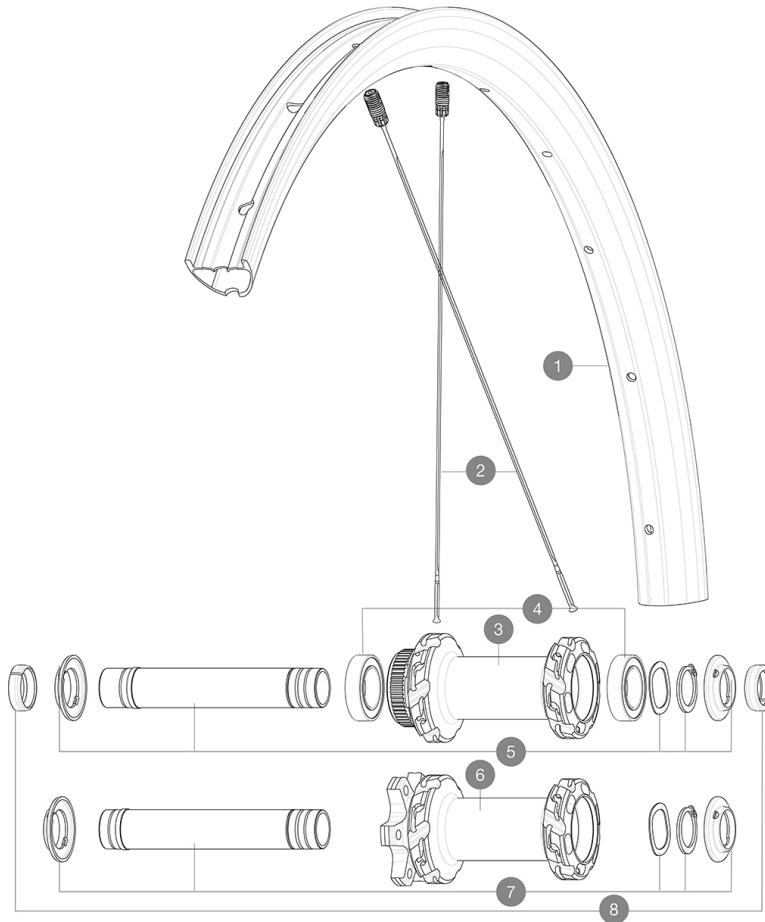

ASTM CATEGORY 3 : CROSS COUNTRY

For a longer longevity of the wheel, Mavic recommends that the total weight supported by the wheels doesn't exceed 150kg, bike included

Recommended tyre sizes: 50mm to 76mm (2.0" to 3.0")

REFERENZE RUOTE

F90432 Xmax Carbon SLR 29Ft Bst*

F91762 Xmax Carbon SLR 29DCL Ft Bst*

RIMS

&NBSP;:

1	V3765615	Kit Front/Rear rim Crossmax Carbon SLR 29'' -while stock la
	V2700101	UST Tape 28mm for 25 to 27mm wide rims

SPOKES

2	V2388201	Kit 12 Front/Rear Crossmax Carbon SLR 29'' flat spoke 289 +w
---	----------	--

HUB SHELLS

3	N/A	CORPO MOZZO
4	V2500901	KIT BEARINGS 18x30x7 + WAVED WASHER + CLIP
5	V2375601	Kit 110mm axle QRM auto MTB from 2019 DCL
6	N/A	CORPO MOZZO
7	V2372401	KIT 110mm AXLE QRM AUTO MTB > 2019

OPTIONS

V2374401	TORQUE CAPS 15*31 Adapter MTB QRM Auto > 2019 Frt HUB
----------	---

ADAPTERS

8	V2372501	15mm MTB Axle Cap QRM Auto From 2019
	99694101	2 REDUCERS 15/9mm

VENDUTO CON

UST valve and accessories (129 838 01)	
Pre-installed tubeless rim tape	
Multifonction adjustment wrench (delivered with rear wheel) (325 423 01)	
2 replacement spokes with each wheel	