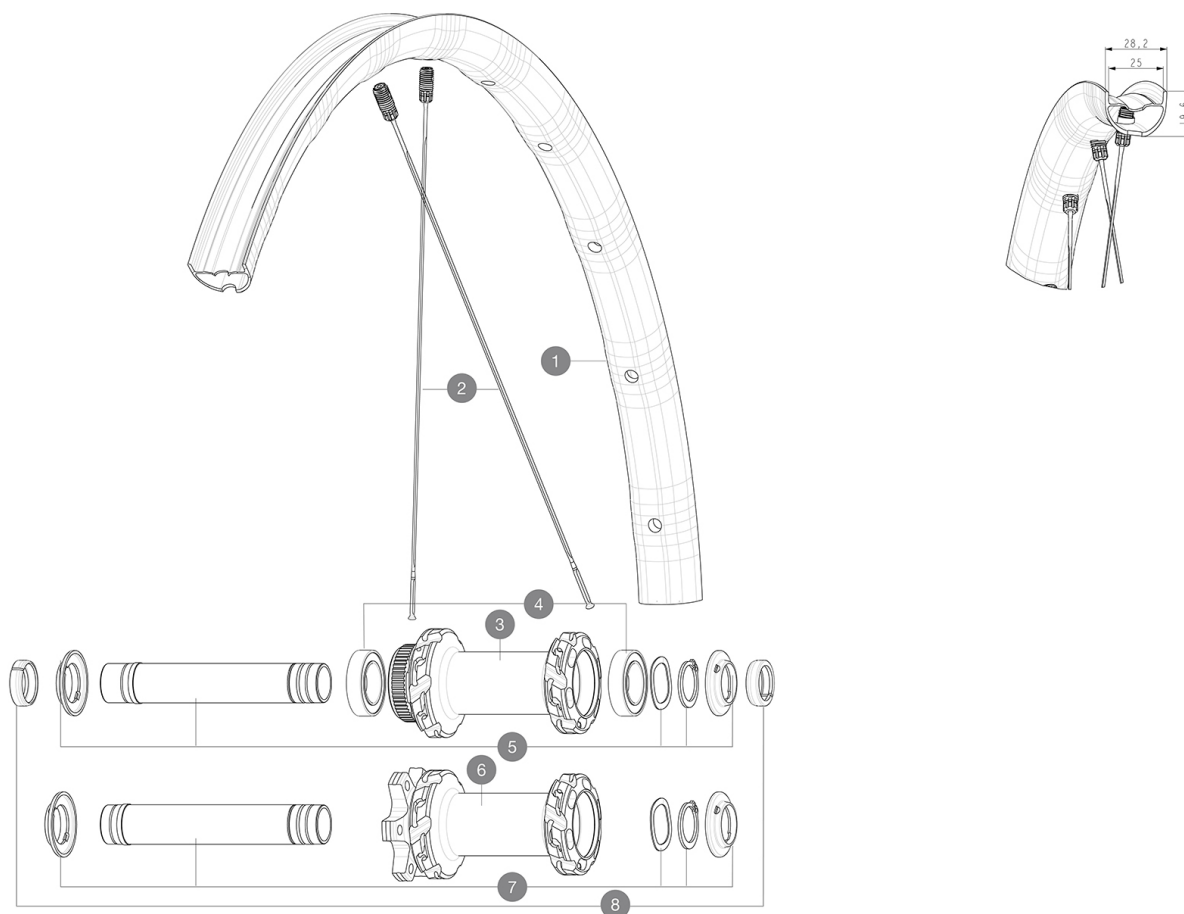

MAVIC CROSSMAX SL S 29

1
2021
FRONT

ASTM CATEGORY 3 : CROSS COUNTRY

For a longer longevity of the wheel, Mavic recommends that the total weight supported by the wheels doesn't exceed 120kg, bike included

Recommended tyre sizes: 50mm to 76mm (2.0" to 3.0")

REFERENCES WHEELS

F90443 CROSSMAX SL S 29

F91963 CROSSMAX SL S 29

RIMS

&NBSP;:

1 V3765815 Kit Front/Rear rim Crossmax SLS 29"

SPOKES

2 V2388301 Kit 12 Front/Rear Crossmax SL/SLS/XL/XLS 29" butted spoke 2

HUB SHELLS

3 N/A HUB BODY
4 V2500901 KIT BEARINGS 18x30x7 + WAVED WASHER + CLIP
5 V2375601 Kit 110mm axle QRM auto MTB from 2019 DCL
6 N/A HUB BODY
7 V2372401 KIT 110mm AXLE QRM AUTO MTB > 2019

OPTIONS

V2374401 TORQUE CAPS 15*31 Adapter MTB QRM Auto > 2019 Frt HUB

ADAPTERS

8 V2372501 15mm MTB Axle Cap QRM Auto From 2019
99694101 ADAPTER Ft 15 to 9mm QR